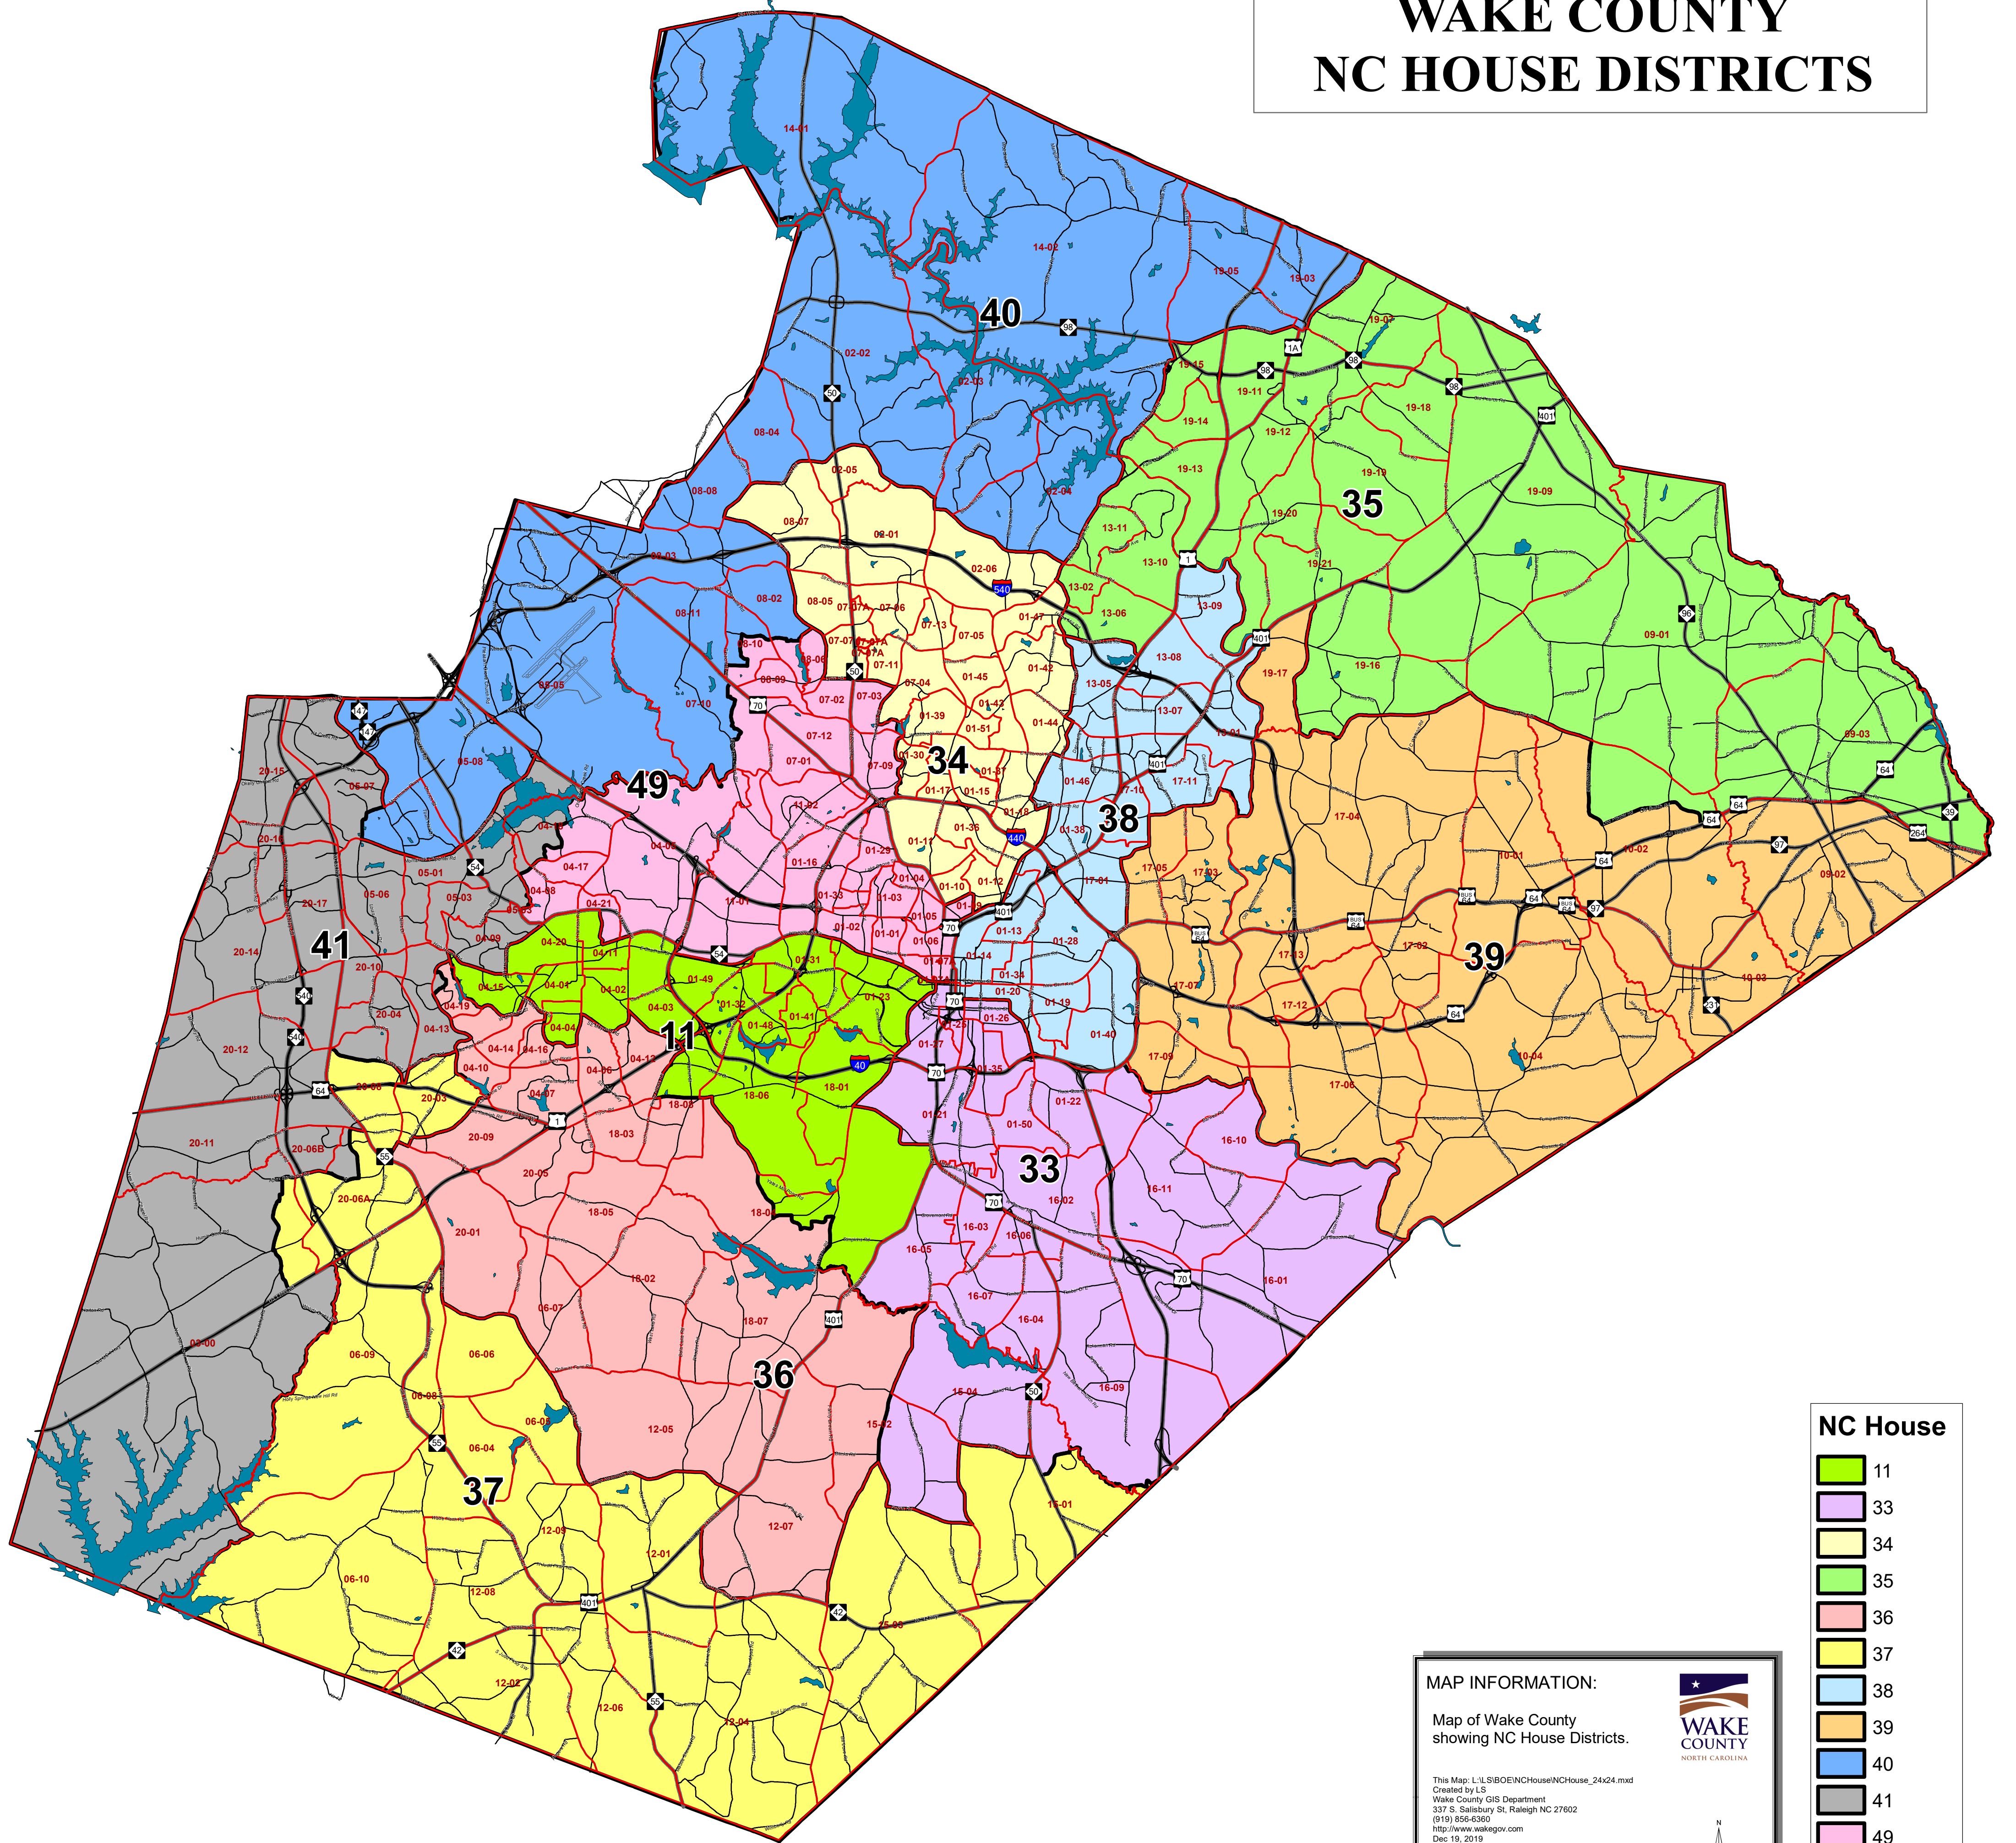

WAKE COUNTY NC HOUSE DISTRICTS

NC House

- 11
- 33
- 34
- 35
- 36
- 37
- 38
- 39
- 40
- 41
- 49

— Highways
 Lakes

MAP INFORMATION:

Map of Wake County showing NC House Districts.

This Map: L:\SIBOE\NCHouse\NCHouse_24x24.mxd
 Created by LS
 Wake County GIS Department
 337 S. Salisbury St, Raleigh NC 27602
 (919) 856-6360
<http://www.wakegov.com>
 Dec 19, 2019

Information depicted hereon is for reference purposes only and is derived from best available sources. Wake County assumes no responsibility for errors arising from misuse of this map.