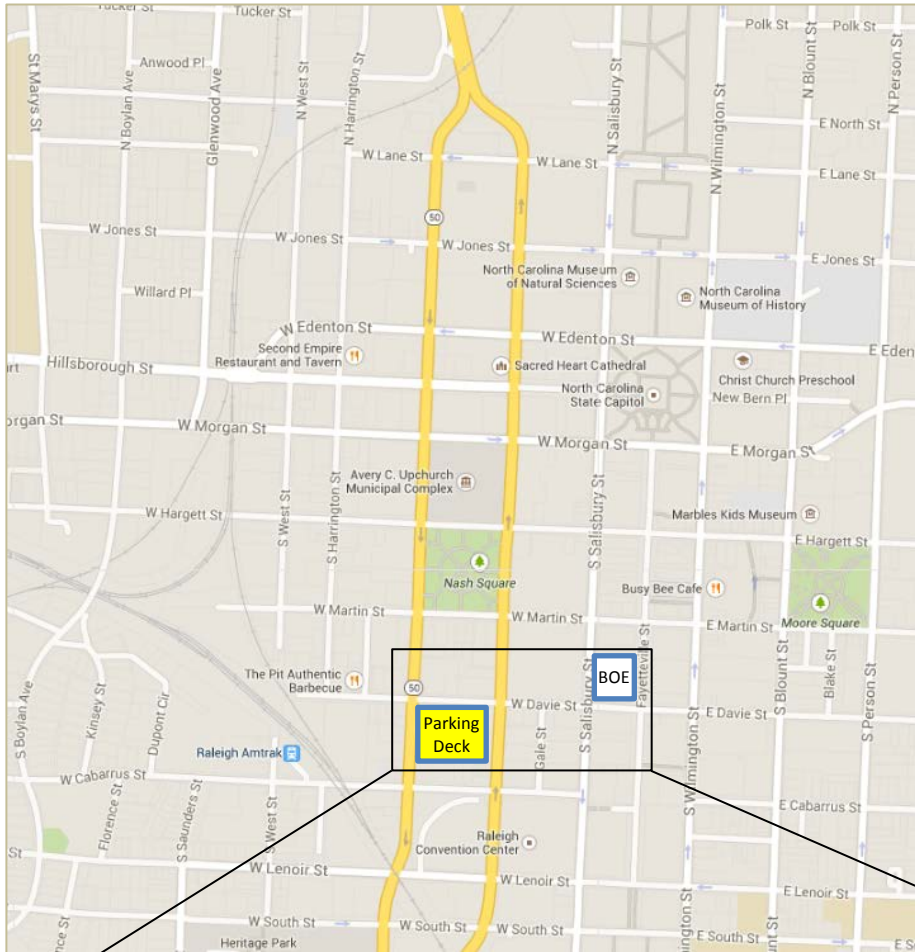

# Wake County Board of Elections Directions and Parking

The Wake County Board of Elections is located on the Ground Floor of the Wake County Office Building, located at **337 S. Salisbury Street** in downtown Raleigh.

Parking is available at the Wake County Parking Deck, located at **216 W. Cabarrus Street**, on the corners of Davie, McDowell and Cabarrus streets. View additional parking deck information at <http://www.wakegov.com/locations/Pages/parking.aspx>

## Southbound Directions

1. Travel south on South Dawson Street through downtown Raleigh.
2. Travel past West Davie Street.
3. Enter the parking deck on the left, just past the Raleigh Police Station.
4. Take a ticket at the entrance. Leave the ticket inside your car.
5. Exit the parking deck on foot, and walk up Davie Street to the Wake County Office Building at the corner of Davie Street and South Salisbury Street.

## Northbound Directions

1. Travel north on South McDowell Street through downtown Raleigh.
2. Travel past West Lenoir Street and the Raleigh Convention Center.
3. Turn left onto West Cabarrus Street.
4. Enter the parking deck on the right.
5. Take a ticket at the entrance. Leave the ticket inside your car.
6. Exit the parking deck on foot, and walk up Davie Street to the Wake County Office Building at the corner of Davie Street and South Salisbury Street.