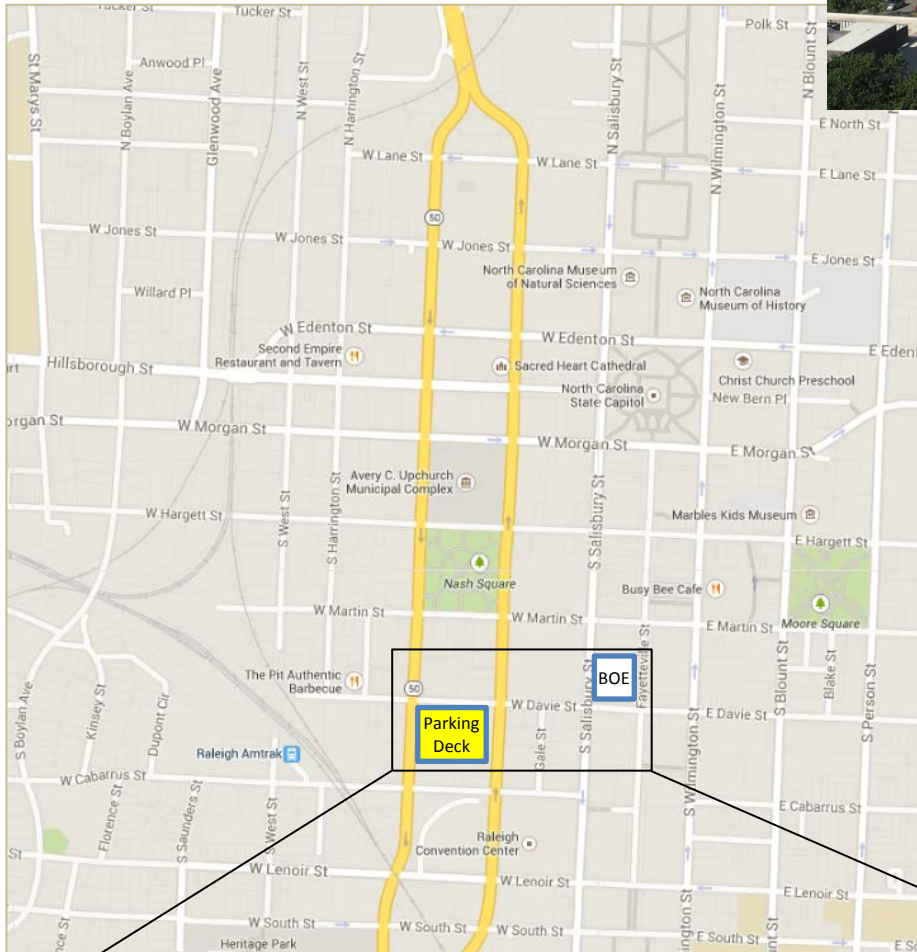

Wake County Board of Elections Directions and Parking

The Wake County Board of Elections is located on the Ground Floor of the Wake County Office Building, located at **337 S. Salisbury Street** in downtown Raleigh.

Parking is available at the Wake County Parking Deck, located at **216 W. Cabarrus Street**, on the corners of Davie, McDowell and Cabarrus streets. View additional parking deck information at <http://www.wakegov.com/locations/Pages/parking.aspx>

Southbound Directions

1. Travel south on South Dawson Street through downtown Raleigh.
2. Travel past West Davie Street.
3. Enter the parking deck on the left, just past the Raleigh Police Station.
4. Take a ticket at the entrance. Leave the ticket inside your car.
5. Exit the parking deck on foot, and walk up Davie Street to the Wake County Office Building at the corner of Davie Street and South Salisbury Street.

Northbound Directions

1. Travel north on South McDowell Street through downtown Raleigh.
2. Travel past West Lenoir Street and the Raleigh Convention Center.
3. Turn left onto West Cabarrus Street.
4. Enter the parking deck on the right.
5. Take a ticket at the entrance. Leave the ticket inside your car.
6. Exit the parking deck on foot, and walk up Davie Street to the Wake County Office Building at the corner of Davie Street and South Salisbury Street.