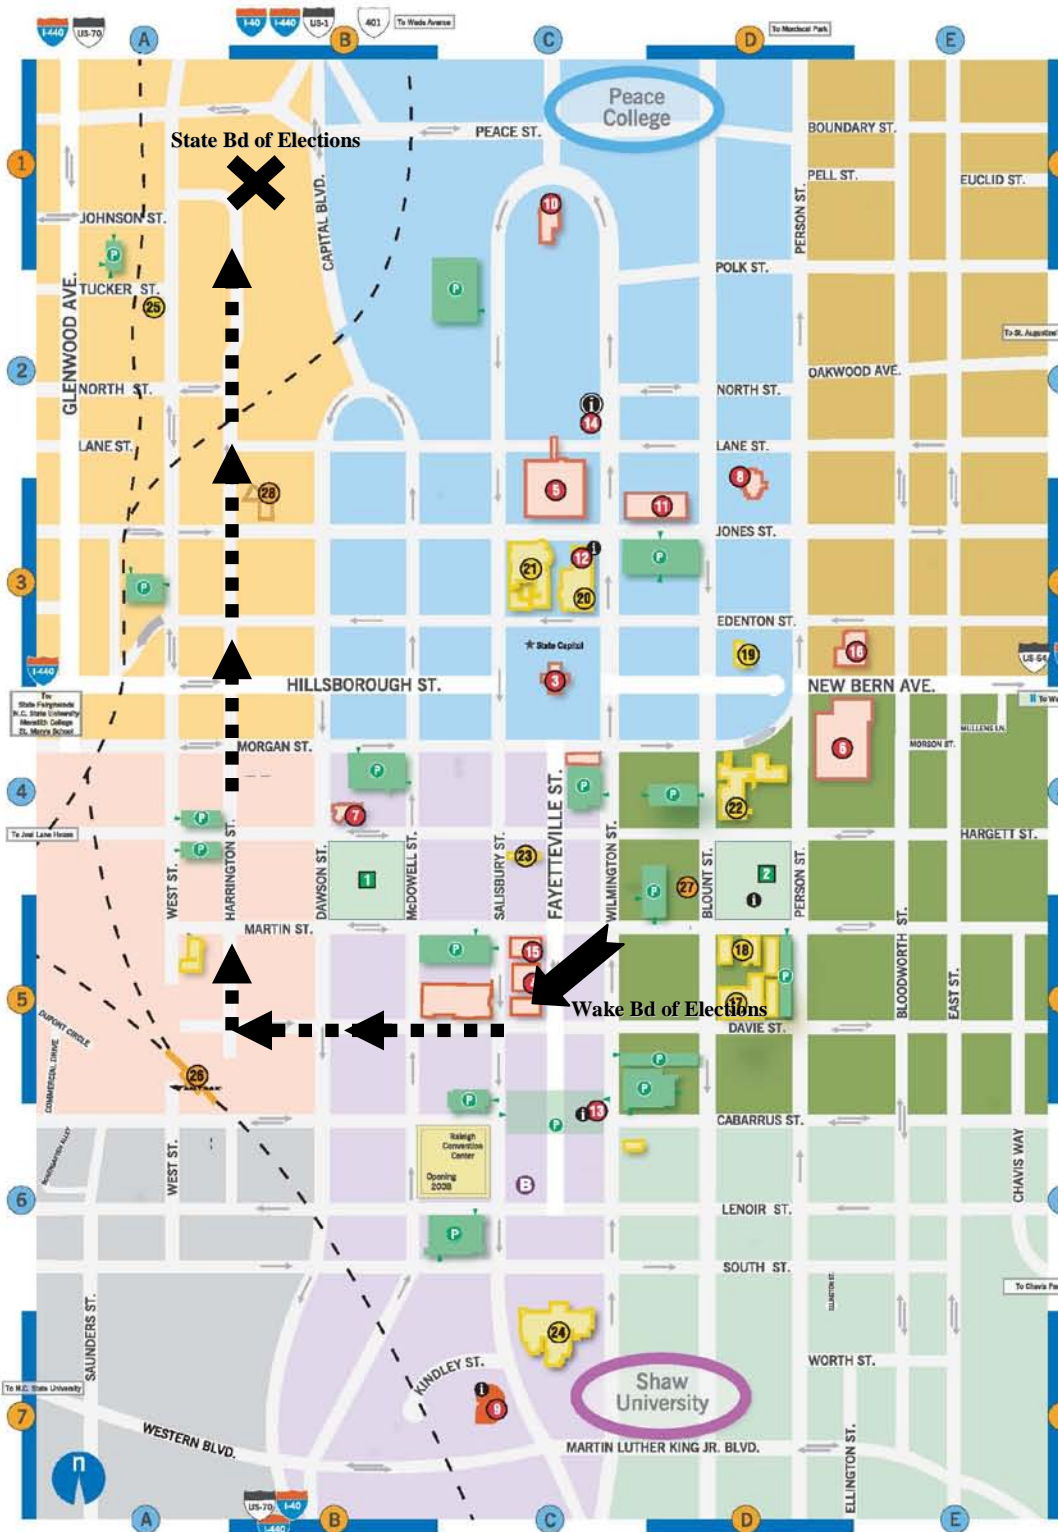

# Directions to the: North Carolina State Board of Elections

## Parks

- 1 Nash Square (B, 4)
- 2 Moore Square (D, 4)

## Attractions

- 17 Artspace (D, 5)
- 18 City Market (D, 5)
- 19 Haywood Hall (D, 3)
- 20 N.C. Museum of History (C, 3)
- 21 N.C. Museum of Natural Sciences (C, 3)
- 22 Exploris/AMAX Theatre (D, 4)
- 23 Raleigh City Museum (C, 4)
- 24 Progress Energy Center for the Performing Arts (C, 7)
  - Memorial Auditorium
  - Fletcher Opera Theater
  - Meymandi Concert Hall
  - Kennedy Theatre
- 25 Playspace (A, 2)

## Transit

- 26 Amtrak Rail Station (A, 5)
- 27 City Bus Terminal (D, 4)
- 28 Greyhound Bus Terminal (B, 3)