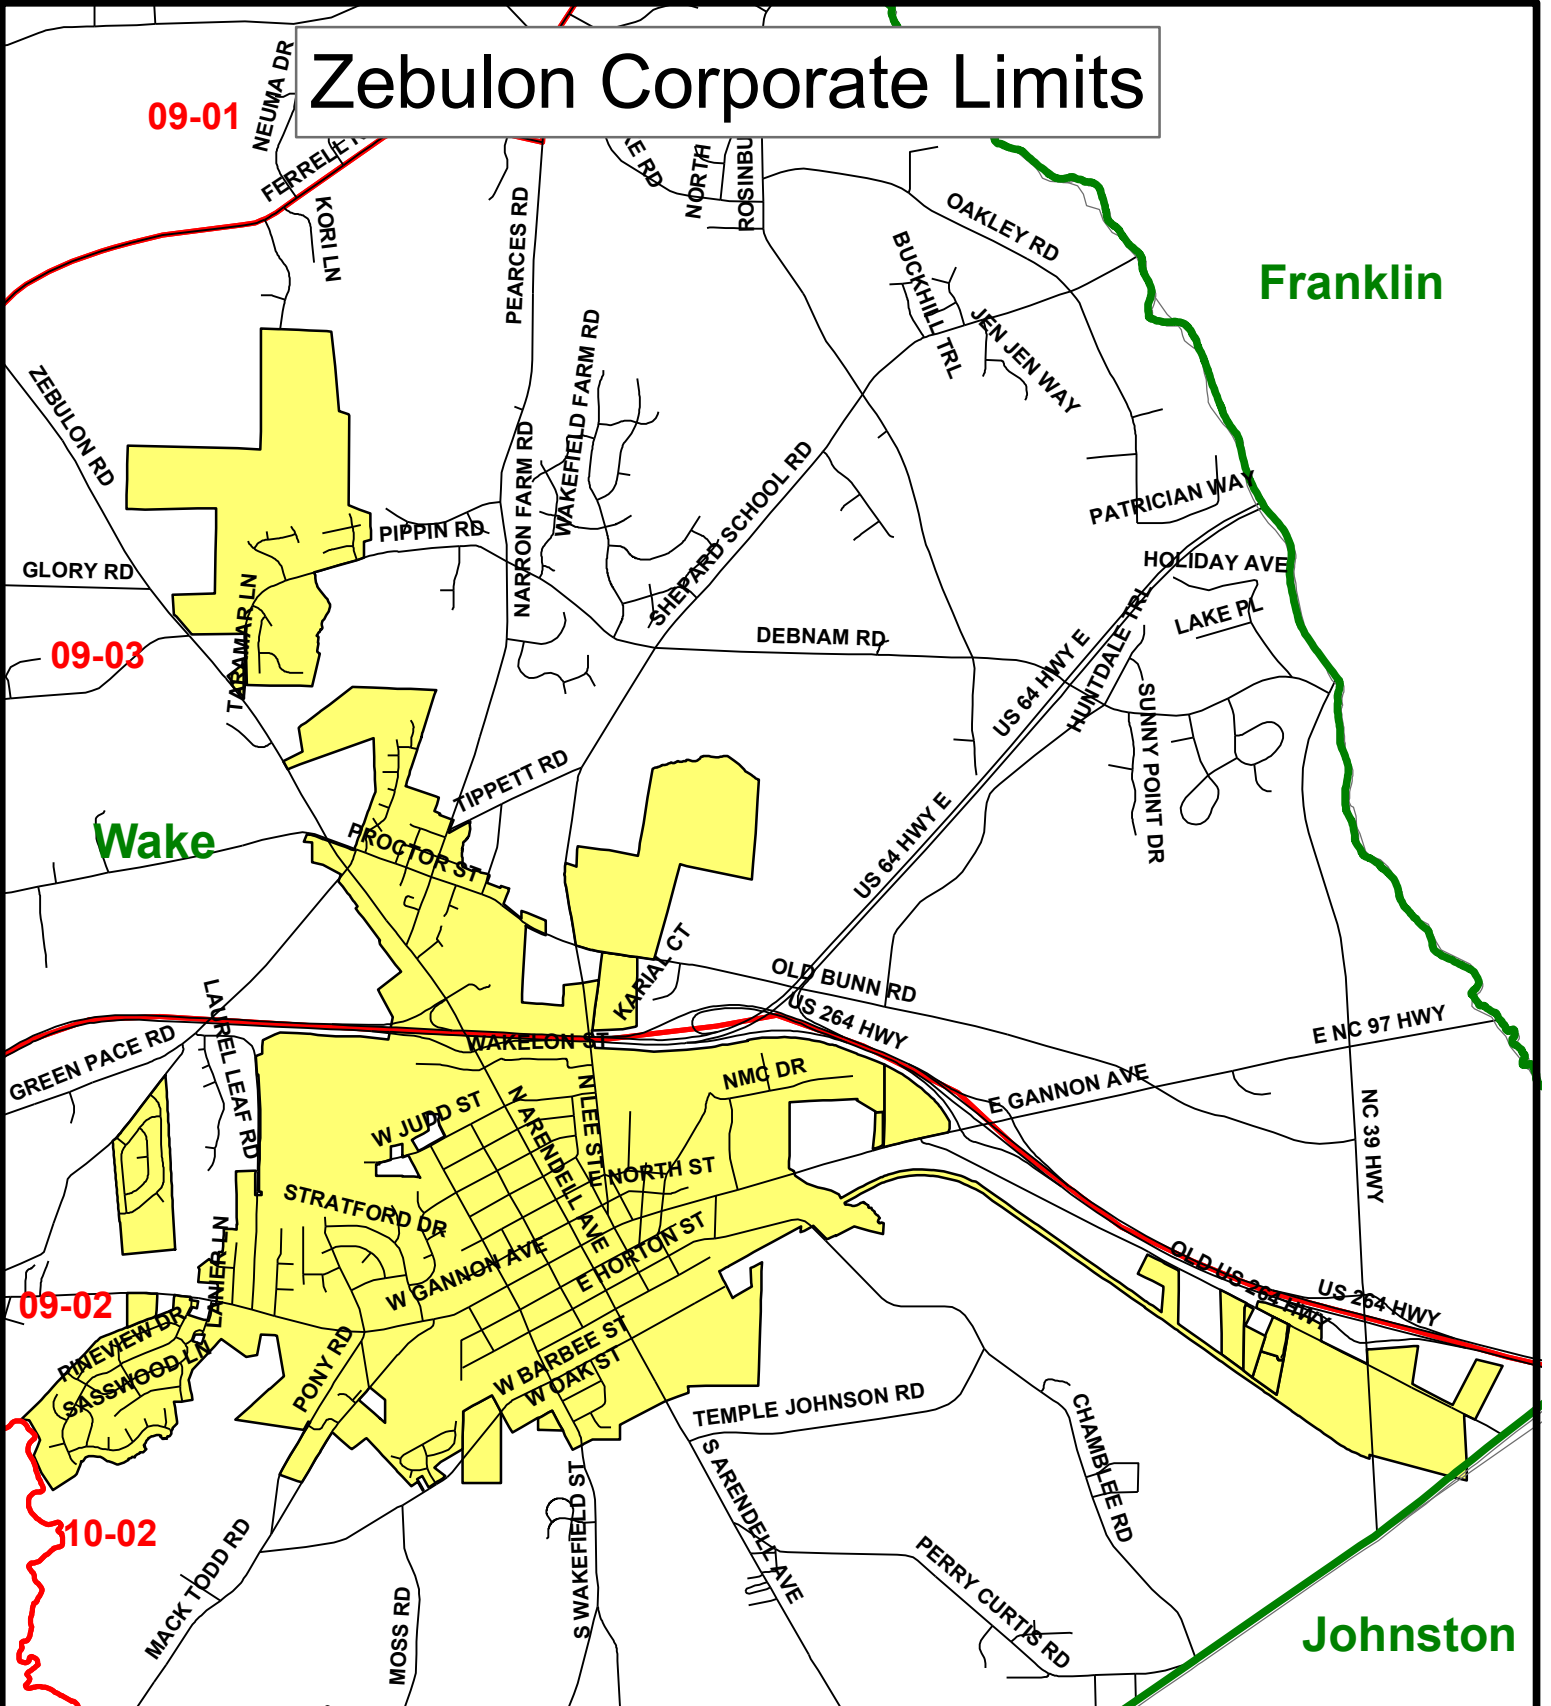

Zebulon Corporate Limits

09-01

Franklin

09-03

Wake

09-02

10-02

Johnston

Wake County
Board of Elections
(919) 856-6240
<http://www.wakegov.com>

1 inch equals 3,316 feet

This document is a graphic representation only,
created from the best available sources.
Wake County assumes no responsibility for any errors,
or misuse of this document.