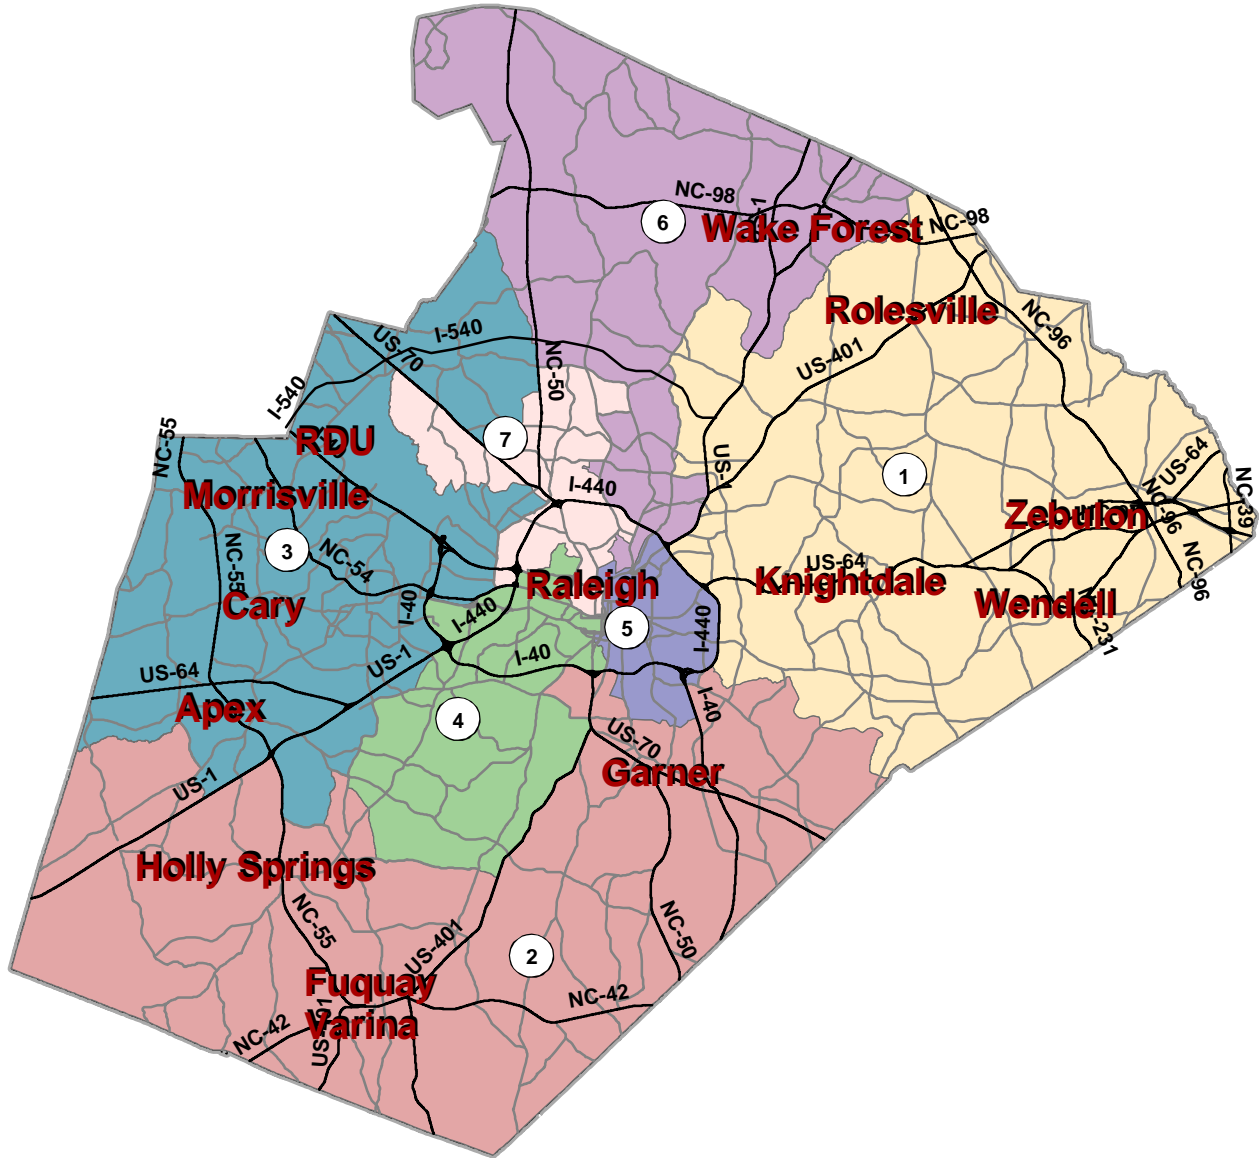

Wake County Commissioner Districts

**Wake County
Commissioner Districts**

- ①
- ②
- ③
- ④
- ⑤
- ⑥
- ⑦

Created by: Geographic Information Services
Date: January 2004

Wake County Geographic Information Services
 P.O. Box 550, Raleigh NC 27602
 (919) 856-6360

INFORMATION DEPICTED HEREON IS FOR REFERENCE PURPOSES ONLY AND IS COMPILED FROM BEST AVAILABLE SOURCES. WAKE COUNTY ASSUMES NO RESPONSIBILITY FOR ERRORS ARISING FROM THE MISUSE OF THIS MAP.