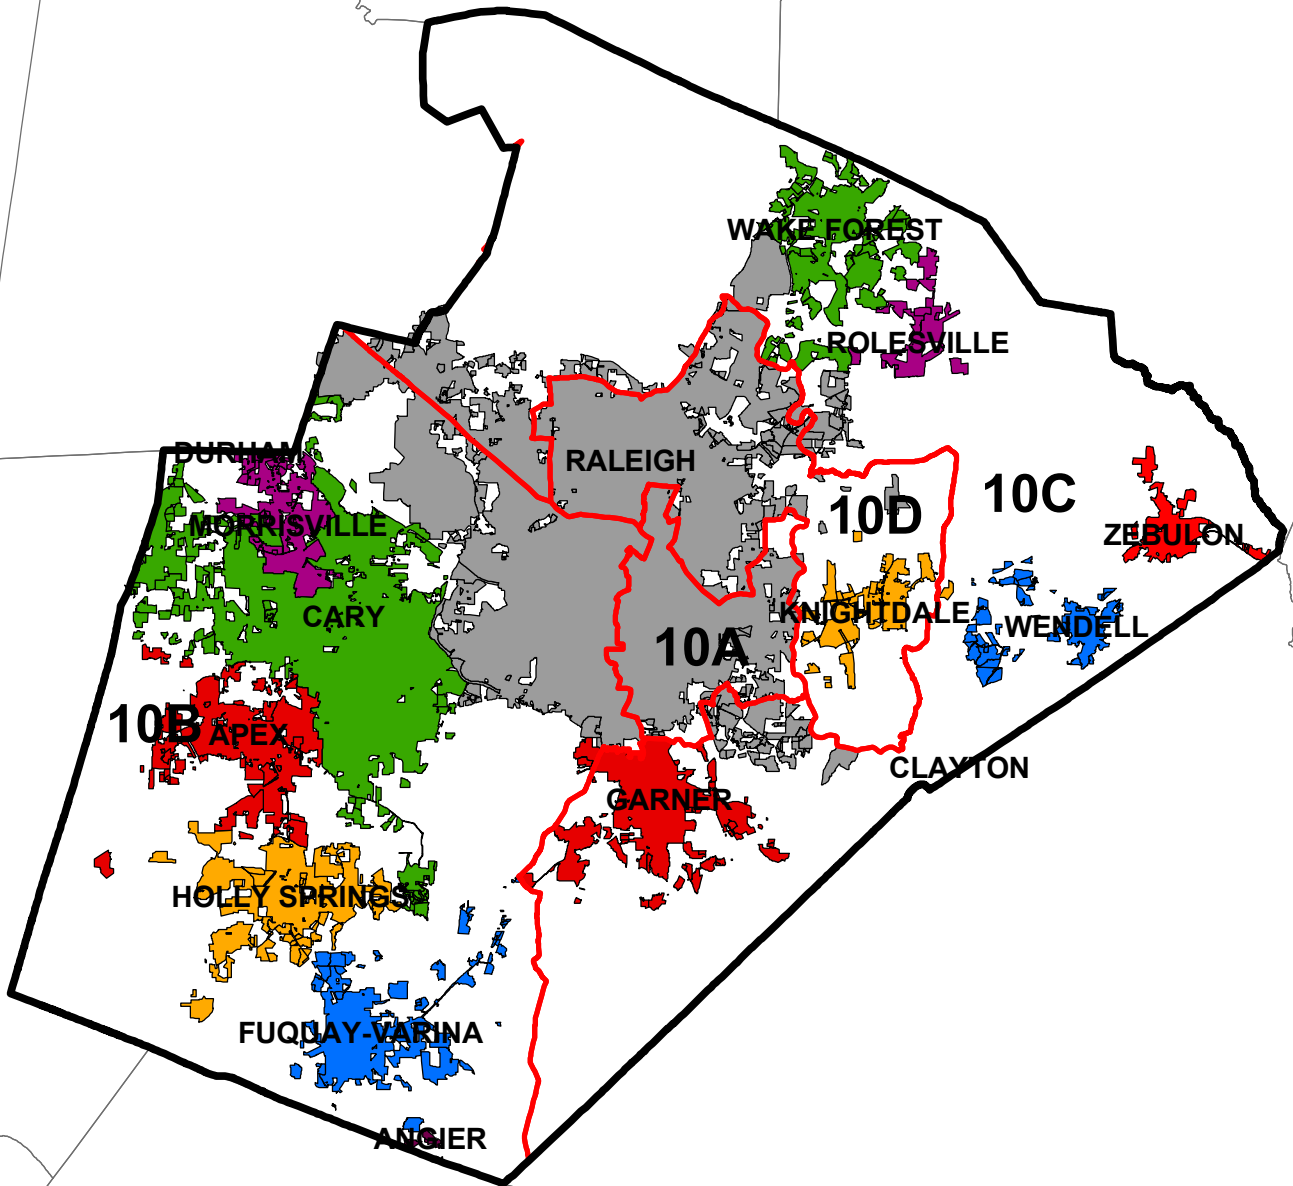

Wake County NC Superior Court Districts

Wake County
Board of Elections
(919) 856-6240
<http://www.wakegov.com>

This document is a graphic representation only,
created from the best available sources.
Wake County assumes no responsibility for any errors,
or misuse of this document.

1 inch equals 33,124 feet

8/28/2009 4:15 PM