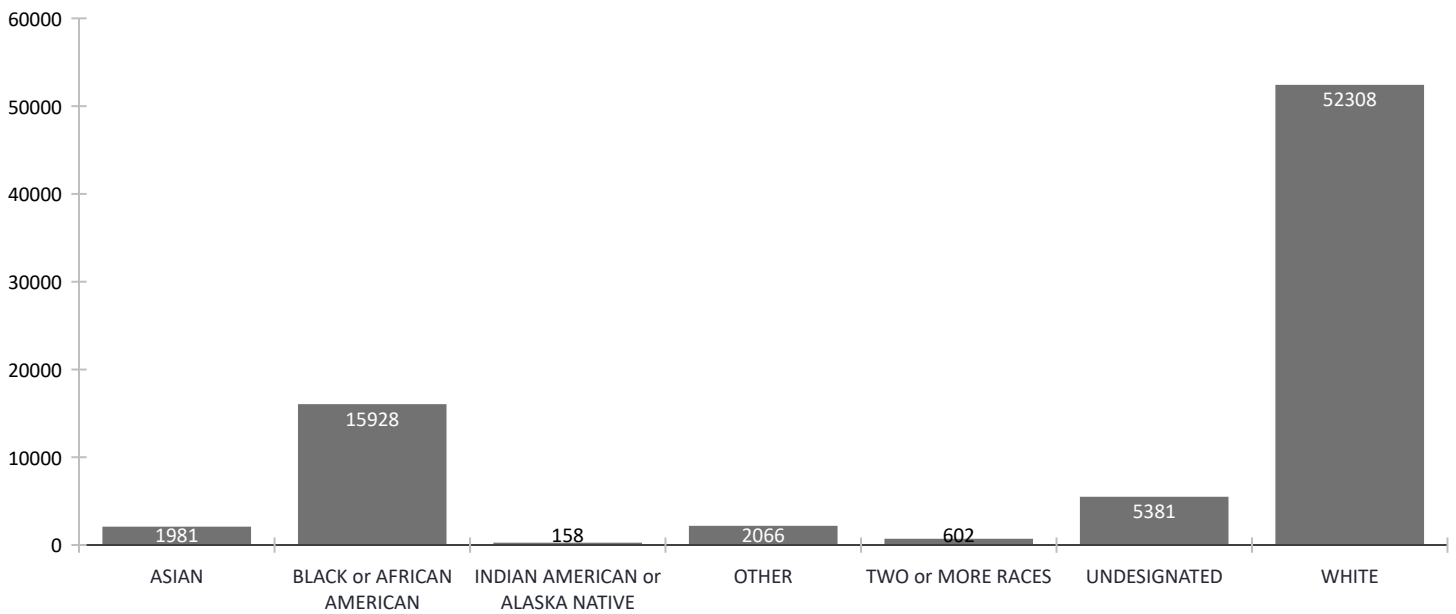

Unofficial Turnout Race