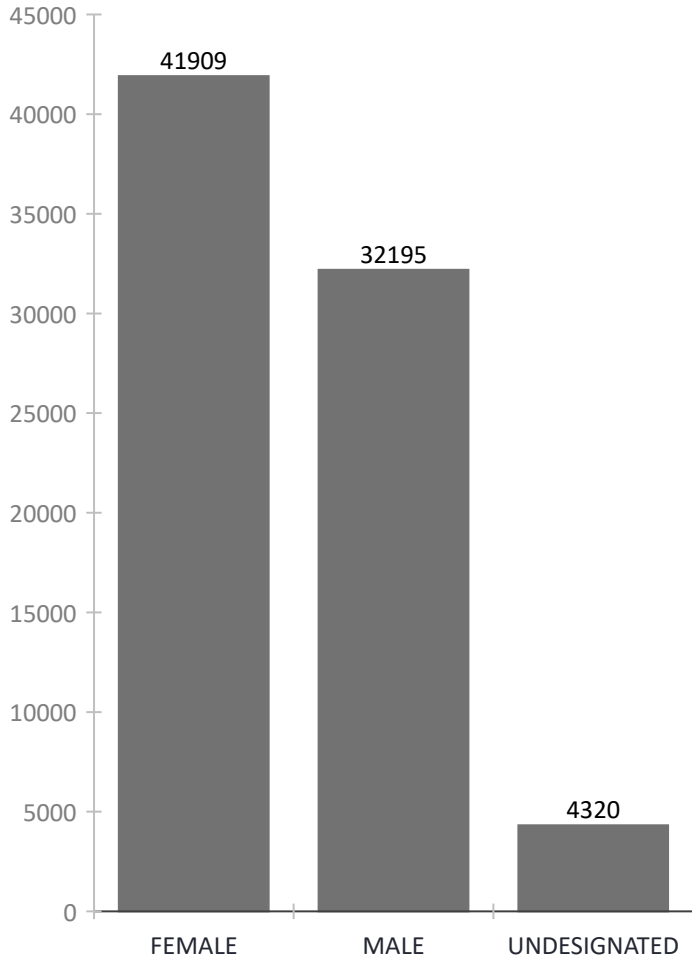

Unofficial Turnout Gender