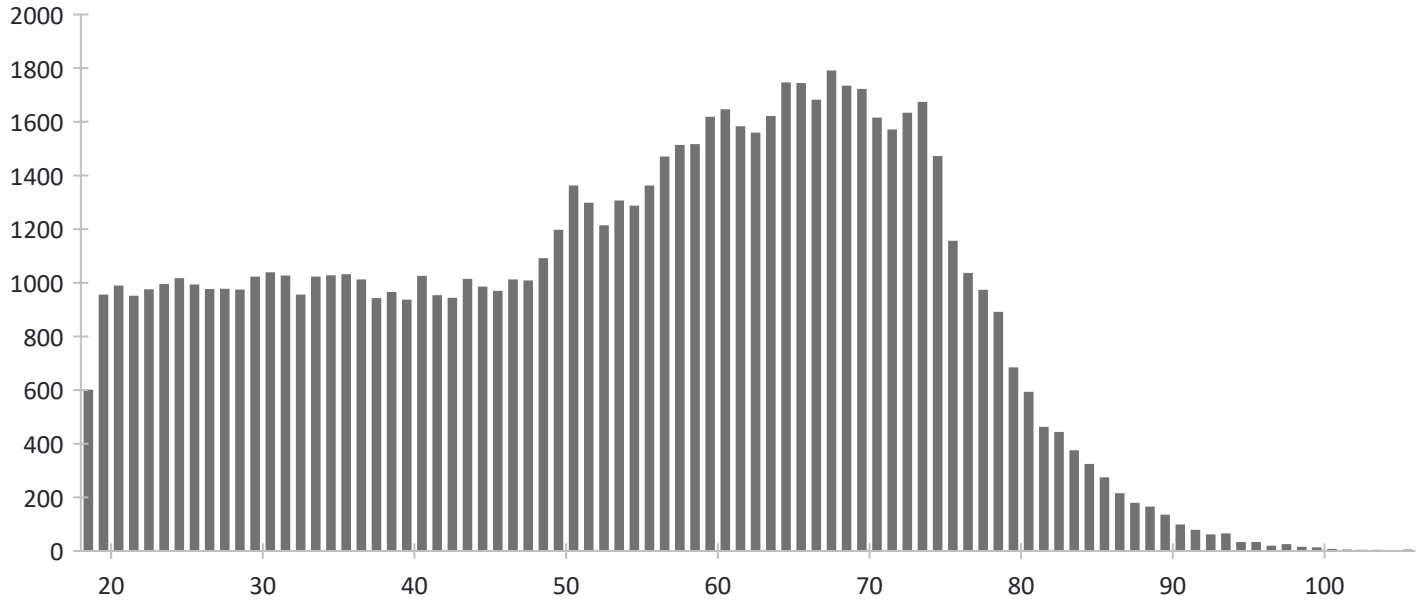

Unofficial Turnout Age of Voters