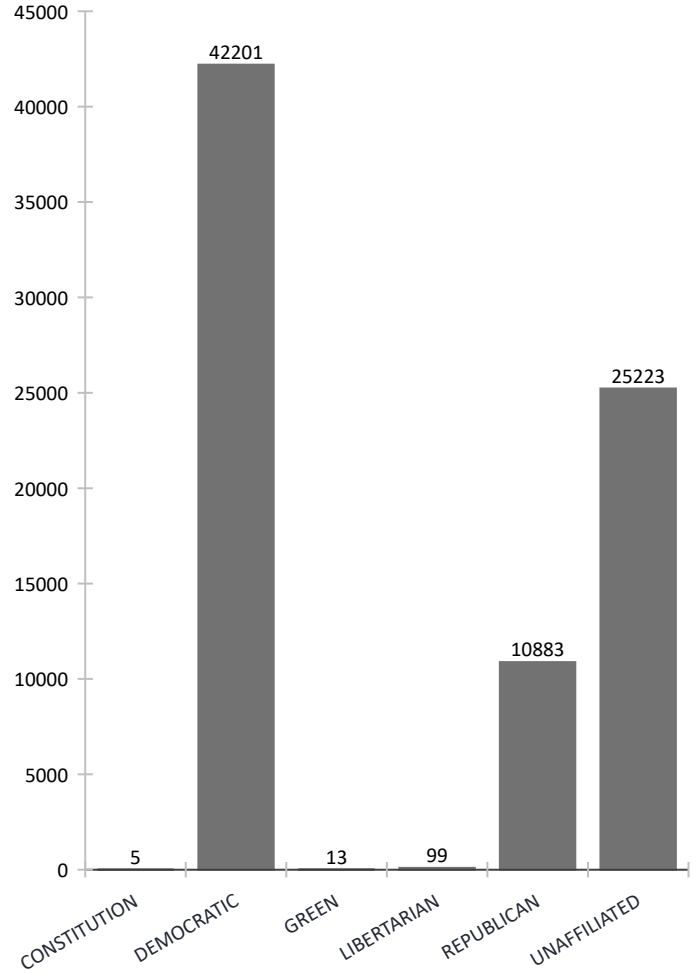

Unofficial Turnout Party