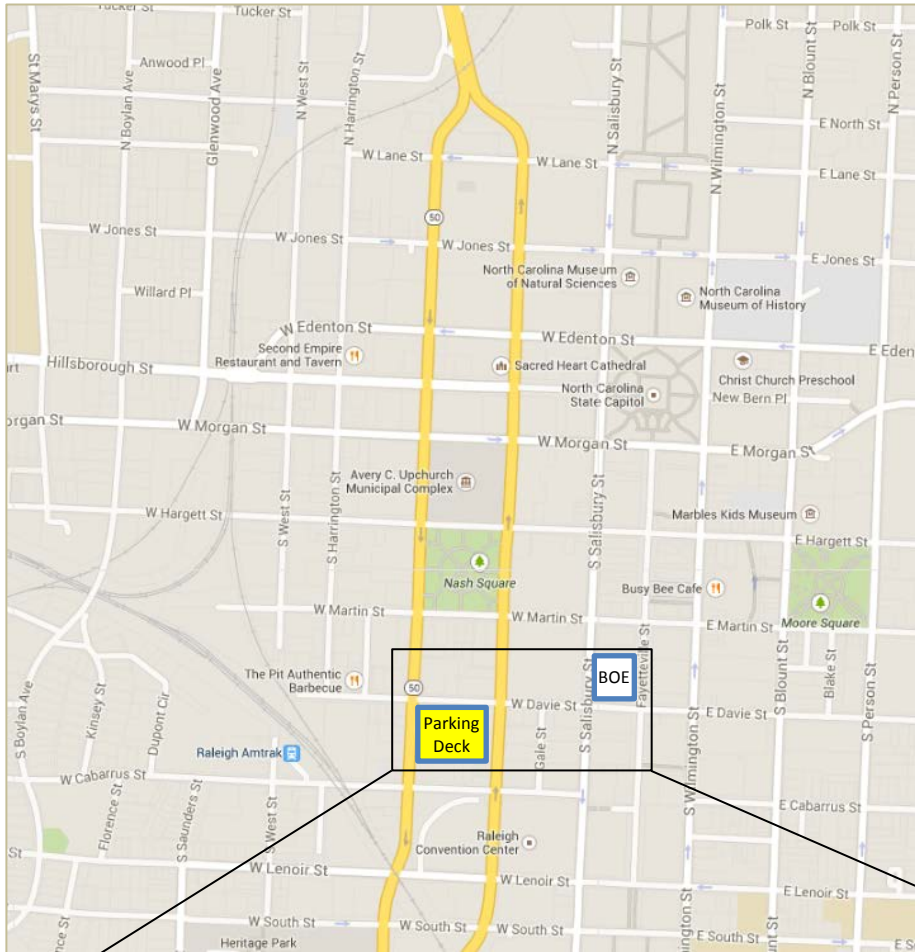

Wake County Board of Elections Directions and Parking

The Wake County Board of Elections is located on the Ground Floor of the Wake County Office Building, located at **337 S. Salisbury Street** in downtown Raleigh.

Parking is available at the Wake County Parking Deck, located at **216 W. Cabarrus Street**, on the corners of Davie, McDowell and Cabarrus streets. View additional parking deck information at <http://www.wakegov.com/locations/Pages/parking.aspx>

Southbound Directions

1. Travel south on South Dawson Street through downtown Raleigh.
2. Travel past West Davie Street.
3. Enter the parking deck on the left, just past the Raleigh Police Station.
4. Take a ticket at the entrance. Leave the ticket inside your car.
5. Exit the parking deck on foot, and walk up Davie Street to the Wake County Office Building at the corner of Davie Street and South Salisbury Street.

Northbound Directions

1. Travel north on South McDowell Street through downtown Raleigh.
2. Travel past West Lenoir Street and the Raleigh Convention Center.
3. Turn left onto West Cabarrus Street.
4. Enter the parking deck on the right.
5. Take a ticket at the entrance. Leave the ticket inside your car.
6. Exit the parking deck on foot, and walk up Davie Street to the Wake County Office Building at the corner of Davie Street and South Salisbury Street.