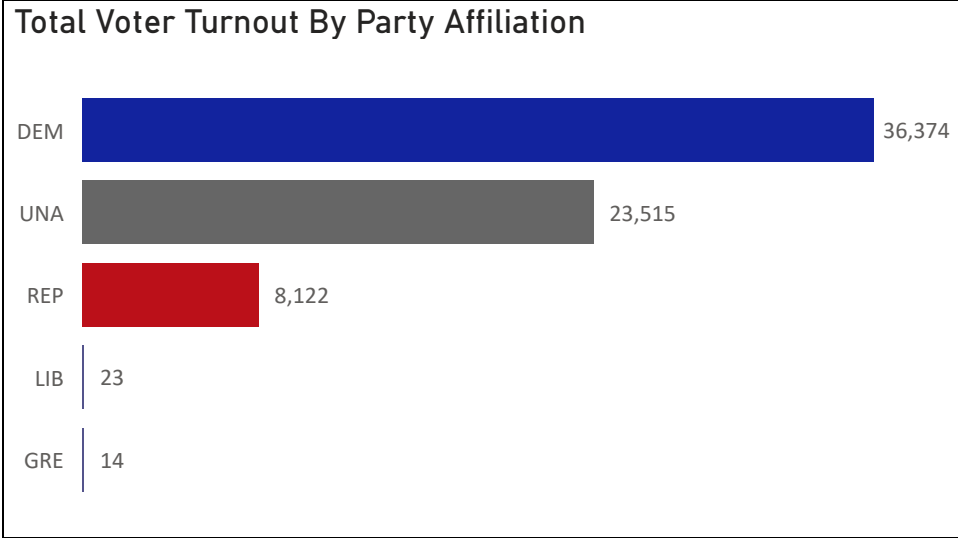

These are unofficial totals for all Wake County Early Voting sites.

Last Refresh
2/28/2026 5:04:36 PM

Eligible Voters

843,316

Same Day Registrations

586

Total Early Voting Ballots Cast

68,048

Wake County Unofficial Early Voting Turnout Statistics

This visualization shows cumulative demographic data for the Early Voting period. Minor differences may appear between voter history updates and ballots cast. All numbers are preliminary and unofficial.