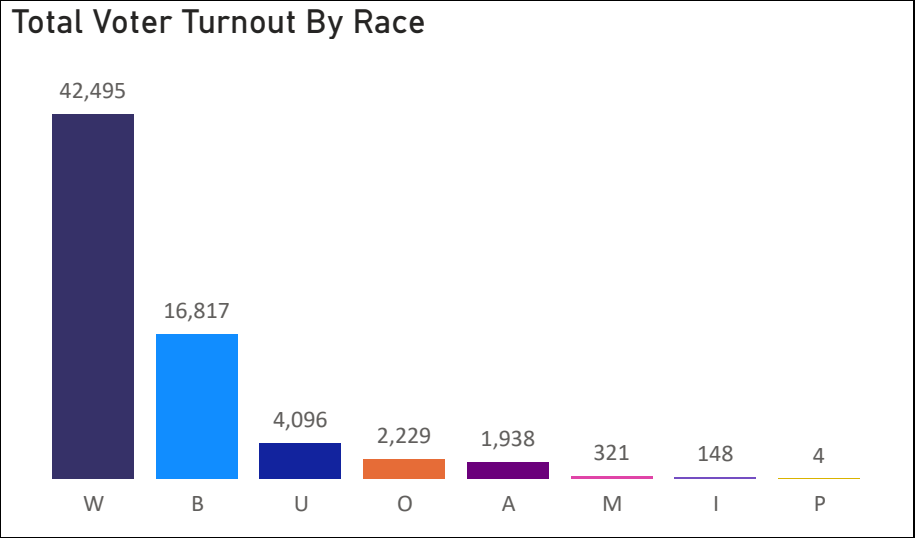

These are unofficial totals for all Wake County Early Voting sites.

Last Refresh
2/28/2026 5:04:36 PM

Eligible Voters

843,316

Same Day Registrations

586

Total Early Voting Ballots Cast

68,048

Wake County Unofficial Early Voting Turnout Statistics

This visualization shows cumulative demographic data for the Early Voting period. Minor differences may appear between voter history updates and ballots cast. All numbers are preliminary and unofficial.