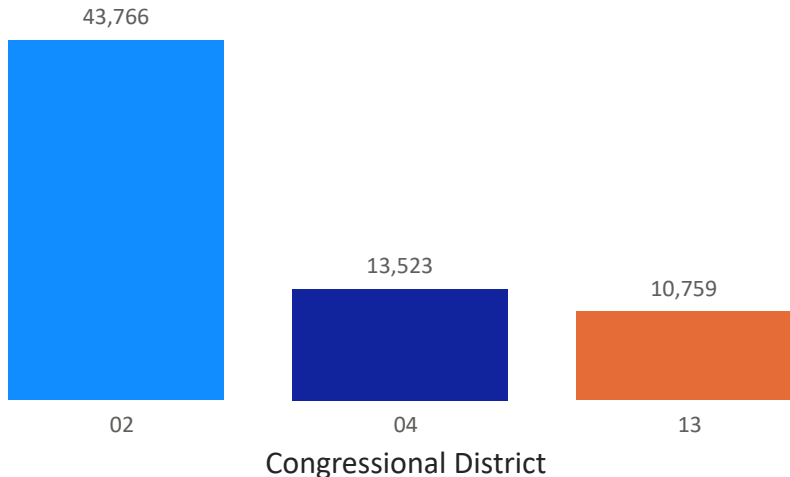

Wake County Unofficial Early Voting Turnout Statistics

This visualization shows cumulative demographic data for the Early Voting period. Minor differences may appear between voter history updates and ballots cast. All numbers are preliminary and unofficial.

Total Voter Turnout By NC House District

Total Voter Turnout By County Commissioner District

Total Voter Turnout By NC Senate District

Total Voter Turnout by Congressional District

Wake County Unofficial Early Voting Turnout Statistics

This visualization shows cumulative demographic data for the Early Voting period. Minor differences may appear between voter history updates and ballots cast. All numbers are preliminary and unofficial.