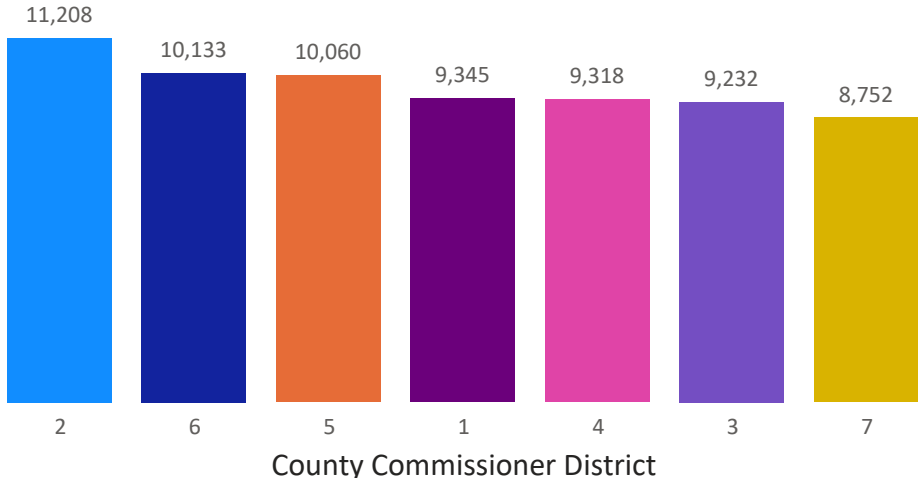

Total Voter Turnout By County Commissioner District