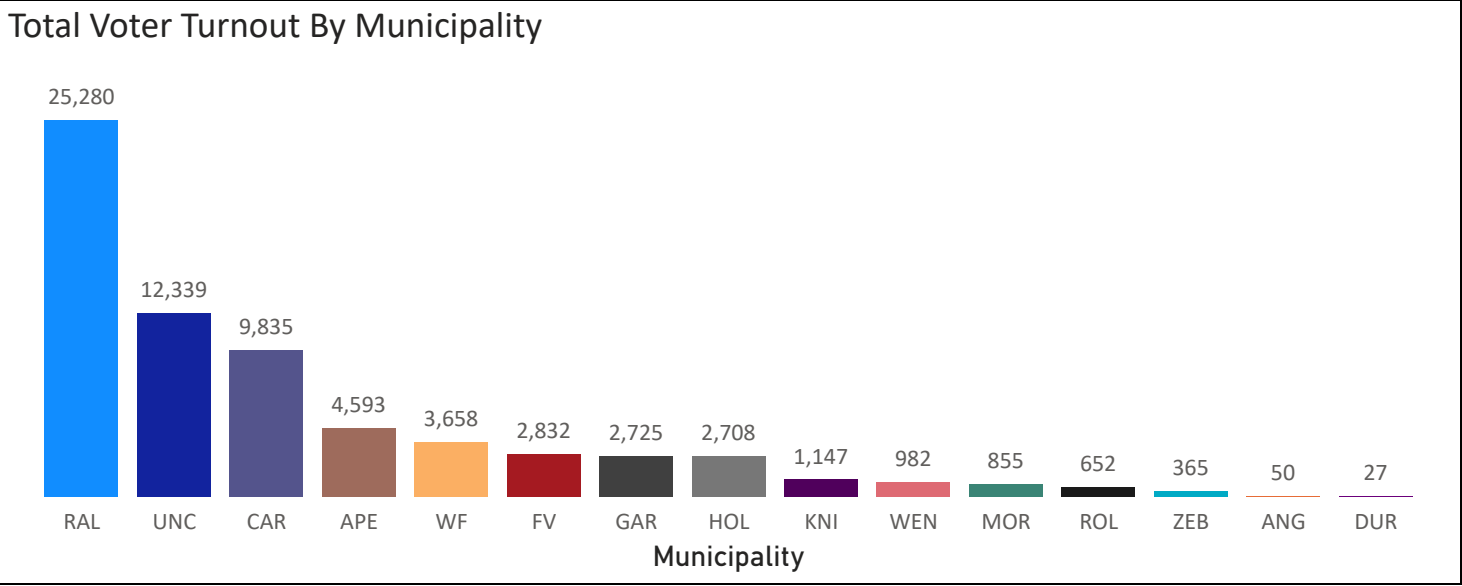

Wake County Unofficial Early Voting Turnout Statistics

This visualization shows cumulative demographic data for the Early Voting period. Minor differences may appear between voter history updates and ballots cast. All numbers are preliminary and unofficial.

Total Voter Turnout By NC House District

Total Voter Turnout By County Commissioner District

Total Voter Turnout By NC Senate District

Total Voter Turnout by Congressional District

Wake County Unofficial Early Voting Turnout Statistics

This visualization shows cumulative demographic data for the Early Voting period. Minor differences may appear between voter history updates and ballots cast. All numbers are preliminary and unofficial.