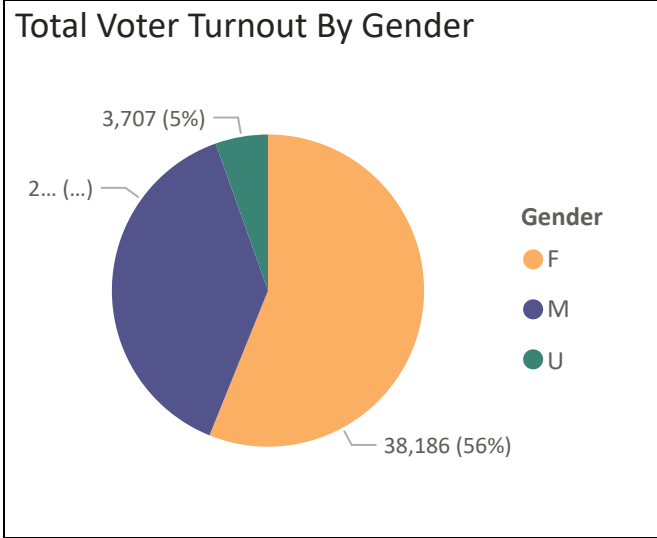

These are unofficial totals for all Wake County Early Voting sites.

Last Refresh
2/28/2026 5:04:36 PM

Eligible Voters

843,316

Same Day Registrations

586

Total Early Voting Ballots Cast

68,048

Wake County Unofficial Early Voting Turnout Statistics

This visualization shows cumulative demographic data for the Early Voting period. Minor differences may appear between voter history updates and ballots cast. All numbers are preliminary and unofficial.