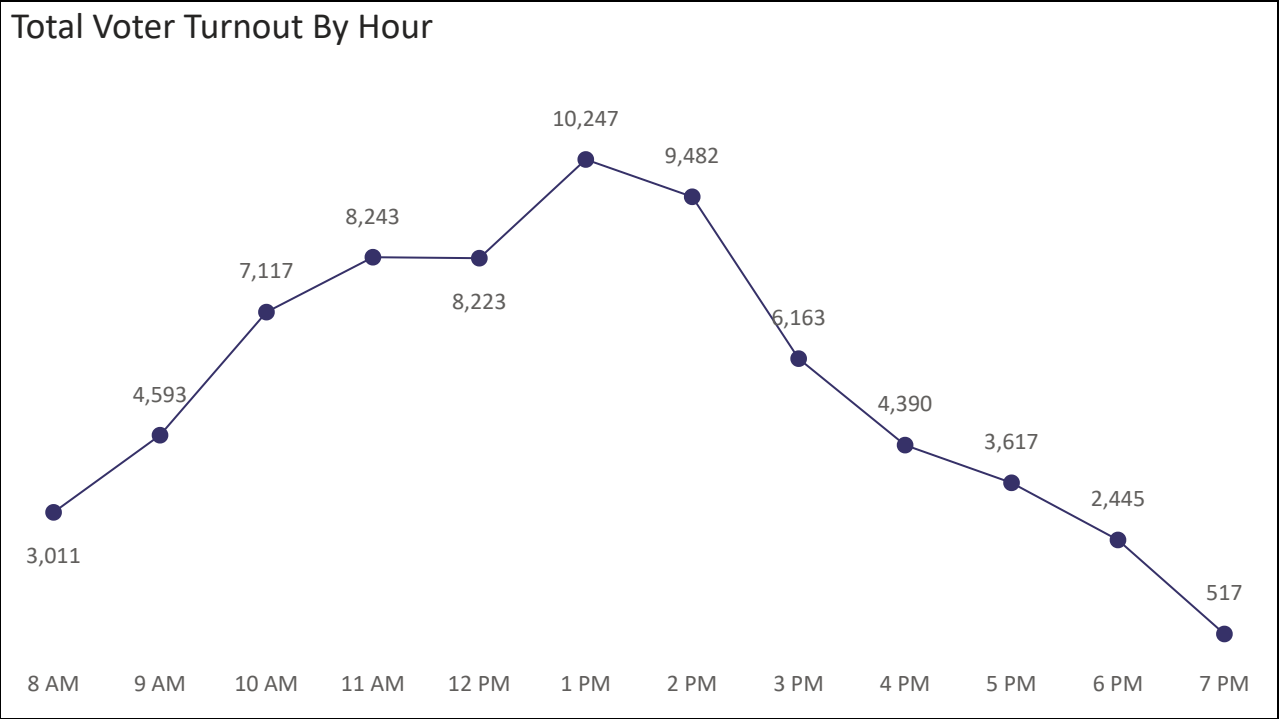

Wake County Unofficial Early Voting Turnout Statistics

This visualization shows cumulative demographic data for the Early Voting period. Minor differences may appear between voter history updates and ballots cast. All numbers are preliminary and unofficial.

Total Voter Turnout By NC House District

Total Voter Turnout By County Commissioner District

Total Voter Turnout By NC Senate District

Total Voter Turnout by Congressional District

Wake County Unofficial Early Voting Turnout Statistics

This visualization shows cumulative demographic data for the Early Voting period. Minor differences may appear between voter history updates and ballots cast. All numbers are preliminary and unofficial.