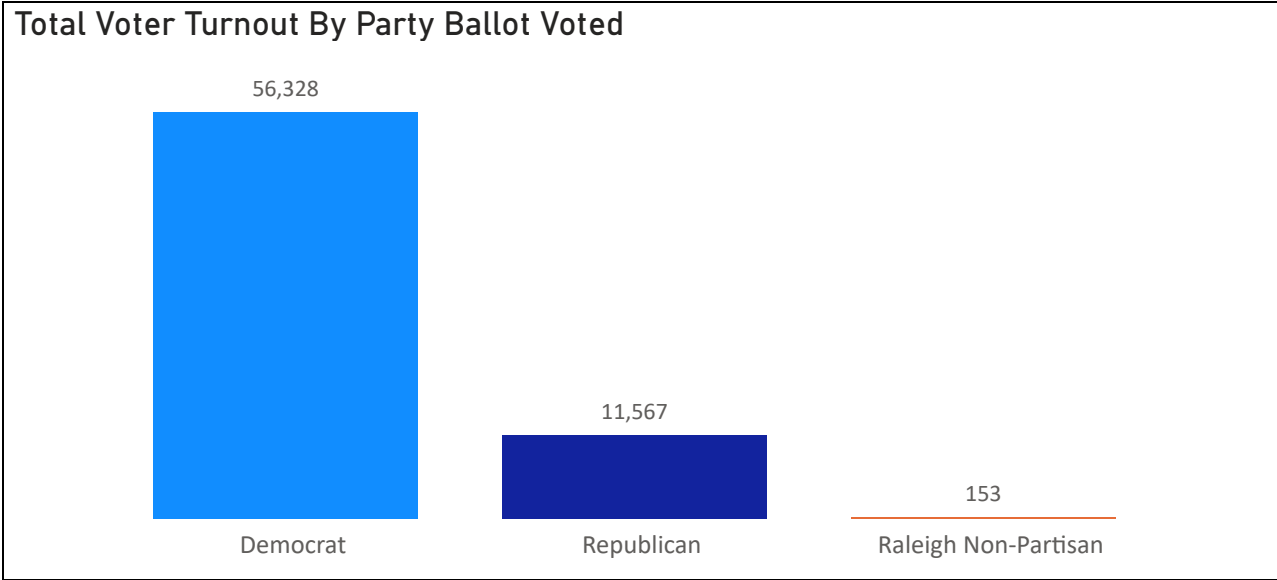

These are unofficial totals for all Wake County Early Voting sites.

Last Refresh
2/28/2026 5:04:36 PM

Eligible Voters

843,316

Same Day Registrations

586

Total Early Voting Ballots Cast

68,048

Wake County Unofficial Early Voting Turnout Statistics

This visualization shows cumulative demographic data for the Early Voting period. Minor differences may appear between voter history updates and ballots cast. All numbers are preliminary and unofficial.