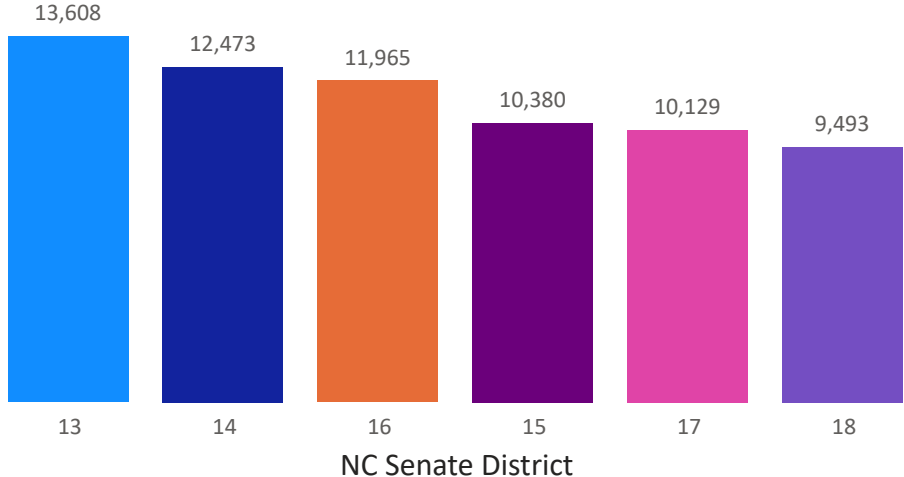

Wake County Unofficial Early Voting Turnout Statistics

This visualization shows cumulative demographic data for the Early Voting period. Minor differences may appear between voter history updates and ballots cast. All numbers are preliminary and unofficial.

Total Voter Turnout By NC House District

Total Voter Turnout By County Commissioner District

Total Voter Turnout By NC Senate District

Total Voter Turnout by Congressional District

Wake County Unofficial Early Voting Turnout Statistics

This visualization shows cumulative demographic data for the Early Voting period. Minor differences may appear between voter history updates and ballots cast. All numbers are preliminary and unofficial.