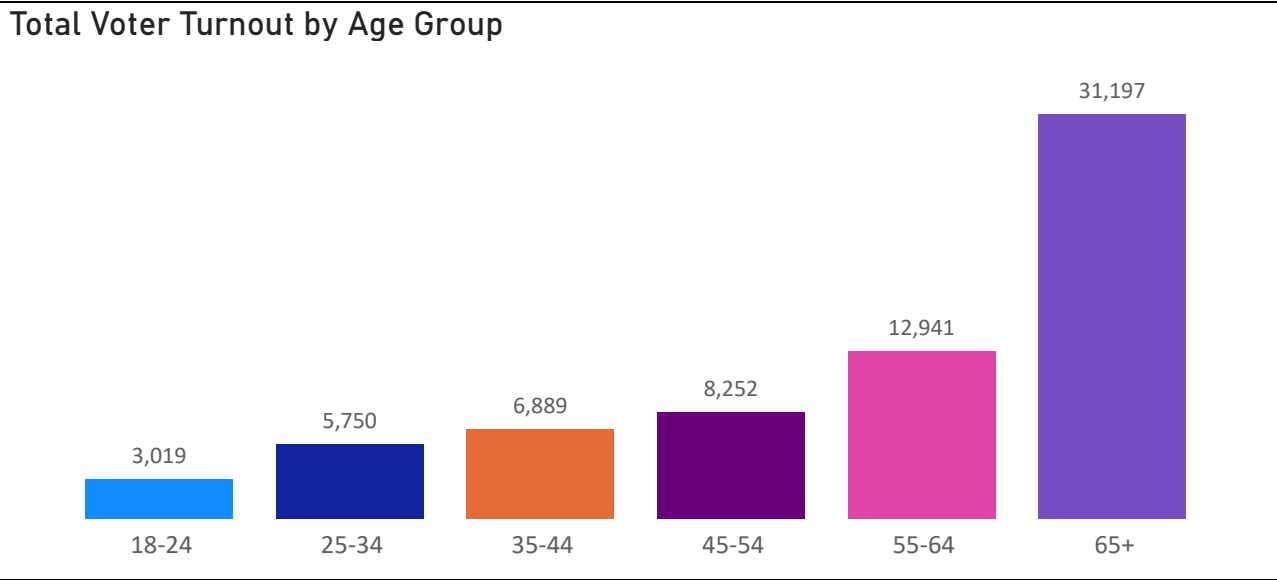

These are unofficial totals for all Wake County Early Voting sites.

Last Refresh
2/28/2026 5:04:36 PM

Eligible Voters

843,316

Same Day Registrations

586

Total Early Voting Ballots Cast

68,048

Wake County Unofficial Early Voting Turnout Statistics

This visualization shows cumulative demographic data for the Early Voting period. Minor differences may appear between voter history updates and ballots cast. All numbers are preliminary and unofficial.