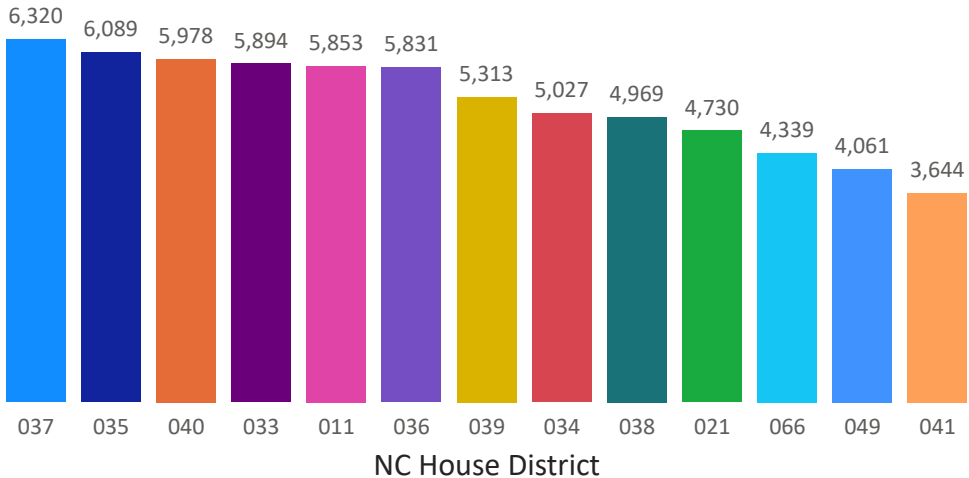

Wake County Unofficial Early Voting Turnout Statistics

This visualization shows cumulative demographic data for the Early Voting period. Minor differences may appear between voter history updates and ballots cast. All numbers are preliminary and unofficial.

Total Voter Turnout By NC House District