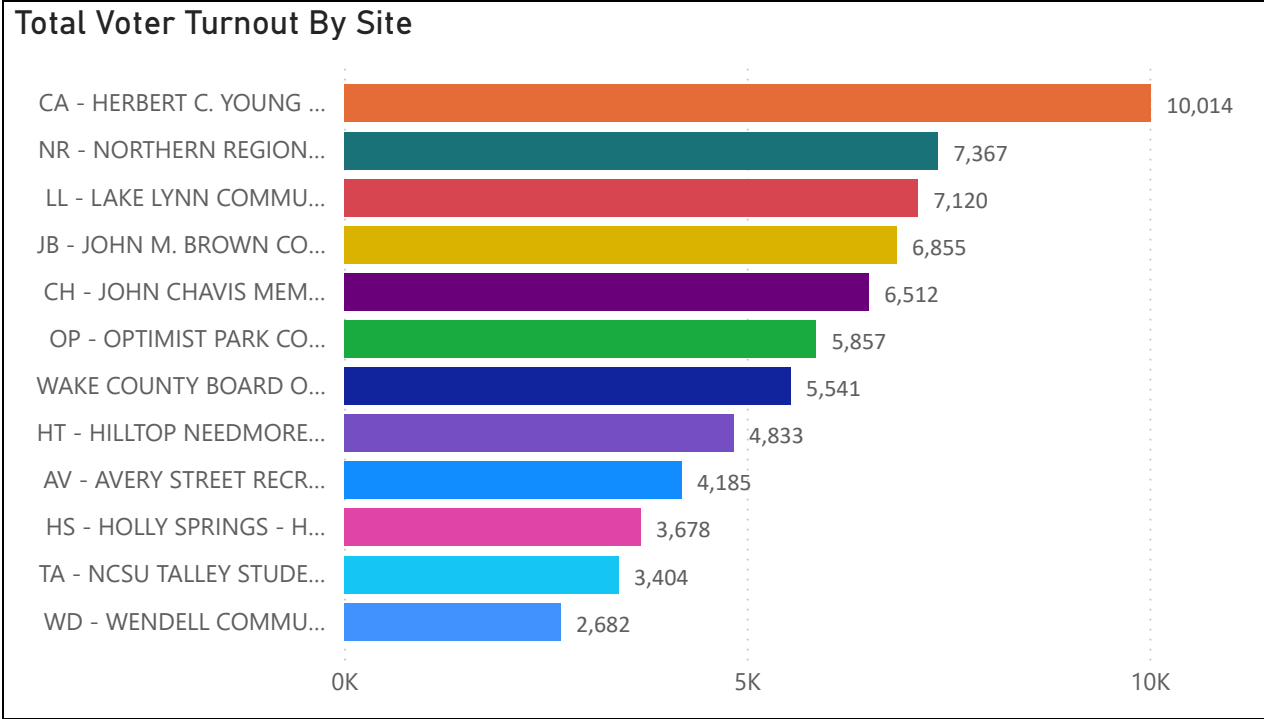

Wake County Unofficial Early Voting Turnout Statistics

This visualization shows cumulative demographic data for the Early Voting period. Minor differences may appear between voter history updates and ballots cast. All numbers are preliminary and unofficial.

Total Voter Turnout By NC House District

Total Voter Turnout By County Commissioner District

Total Voter Turnout By NC Senate District

Total Voter Turnout by Congressional District

Wake County Unofficial Early Voting Turnout Statistics

This visualization shows cumulative demographic data for the Early Voting period. Minor differences may appear between voter history updates and ballots cast. All numbers are preliminary and unofficial.