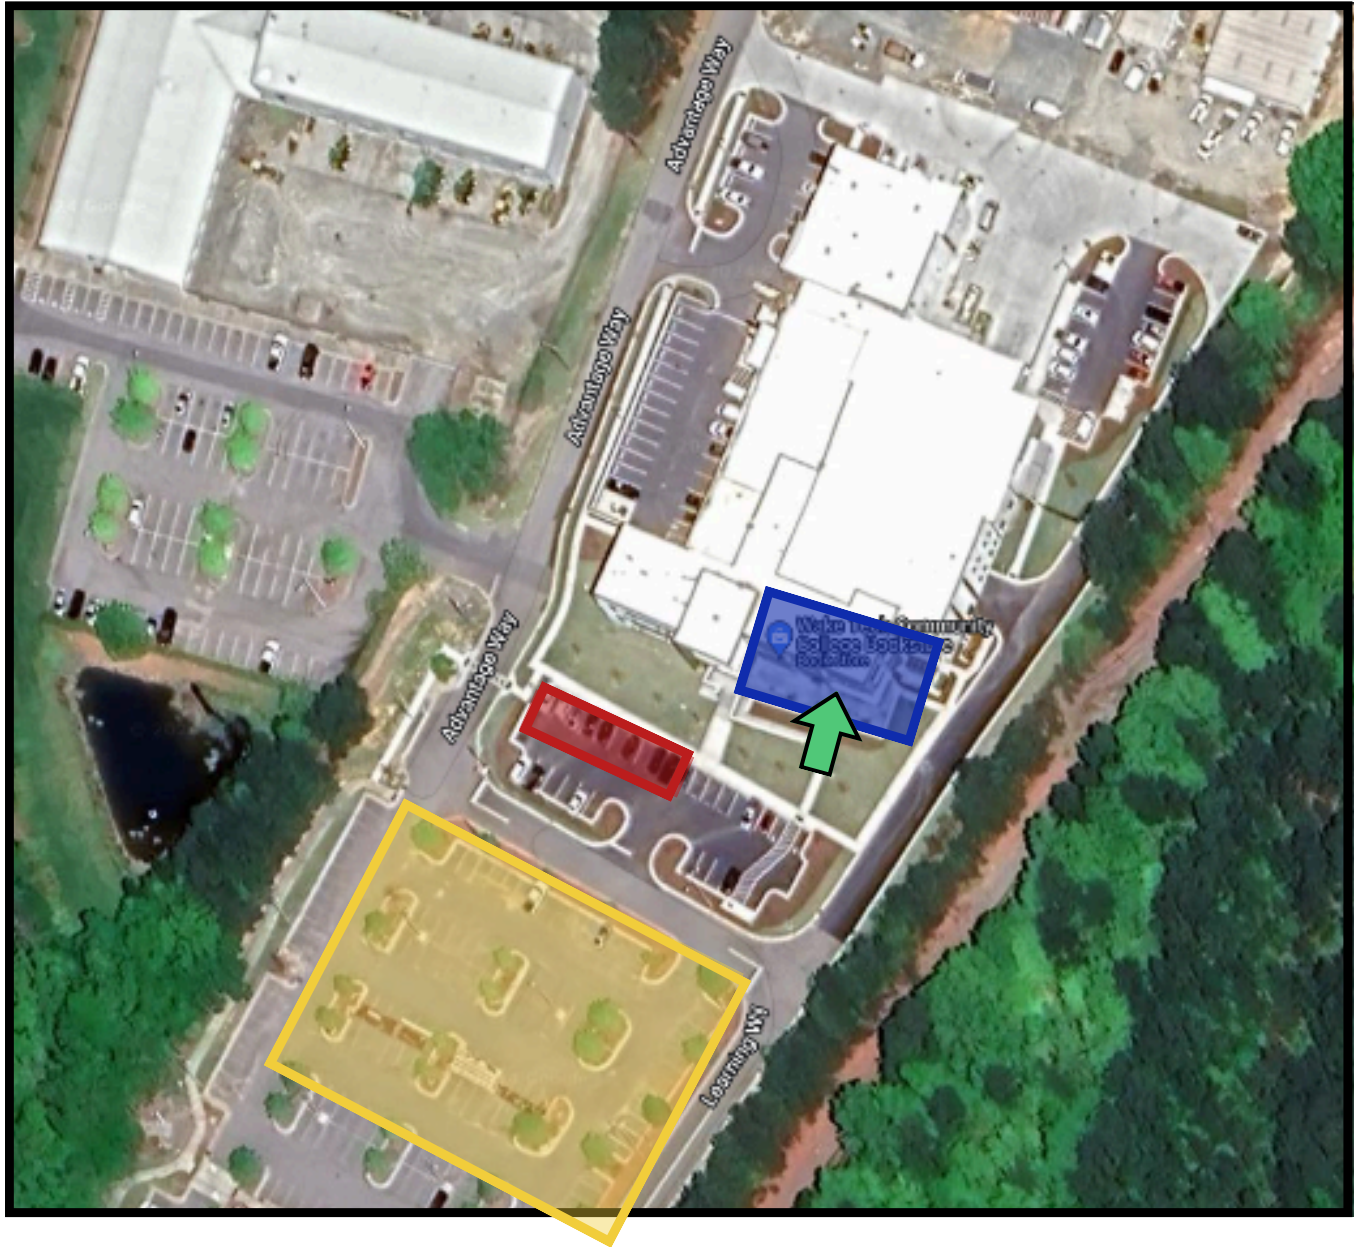

Located near the
Town of Fuquay-Varina

Enclosure Size
~2,725 sqft

Parking Spaces
150+

Curbside Spaces
8

Wake Technical Community College South Campus Bldg T

4723 Advantage Way, Raleigh, NC 27603

Wake Technical Community College South Campus Bldg T

4723 Advantage Way, Raleigh, NC 27603

Legend

Voter Parking

Curbside Parking

Voting Enclosure

 Voter Entrance

Voter Entrance: Voters enter through the right most door at the front of the building.

Buffer Zone: Extends 50 feet from the door at the Voter Entrance.