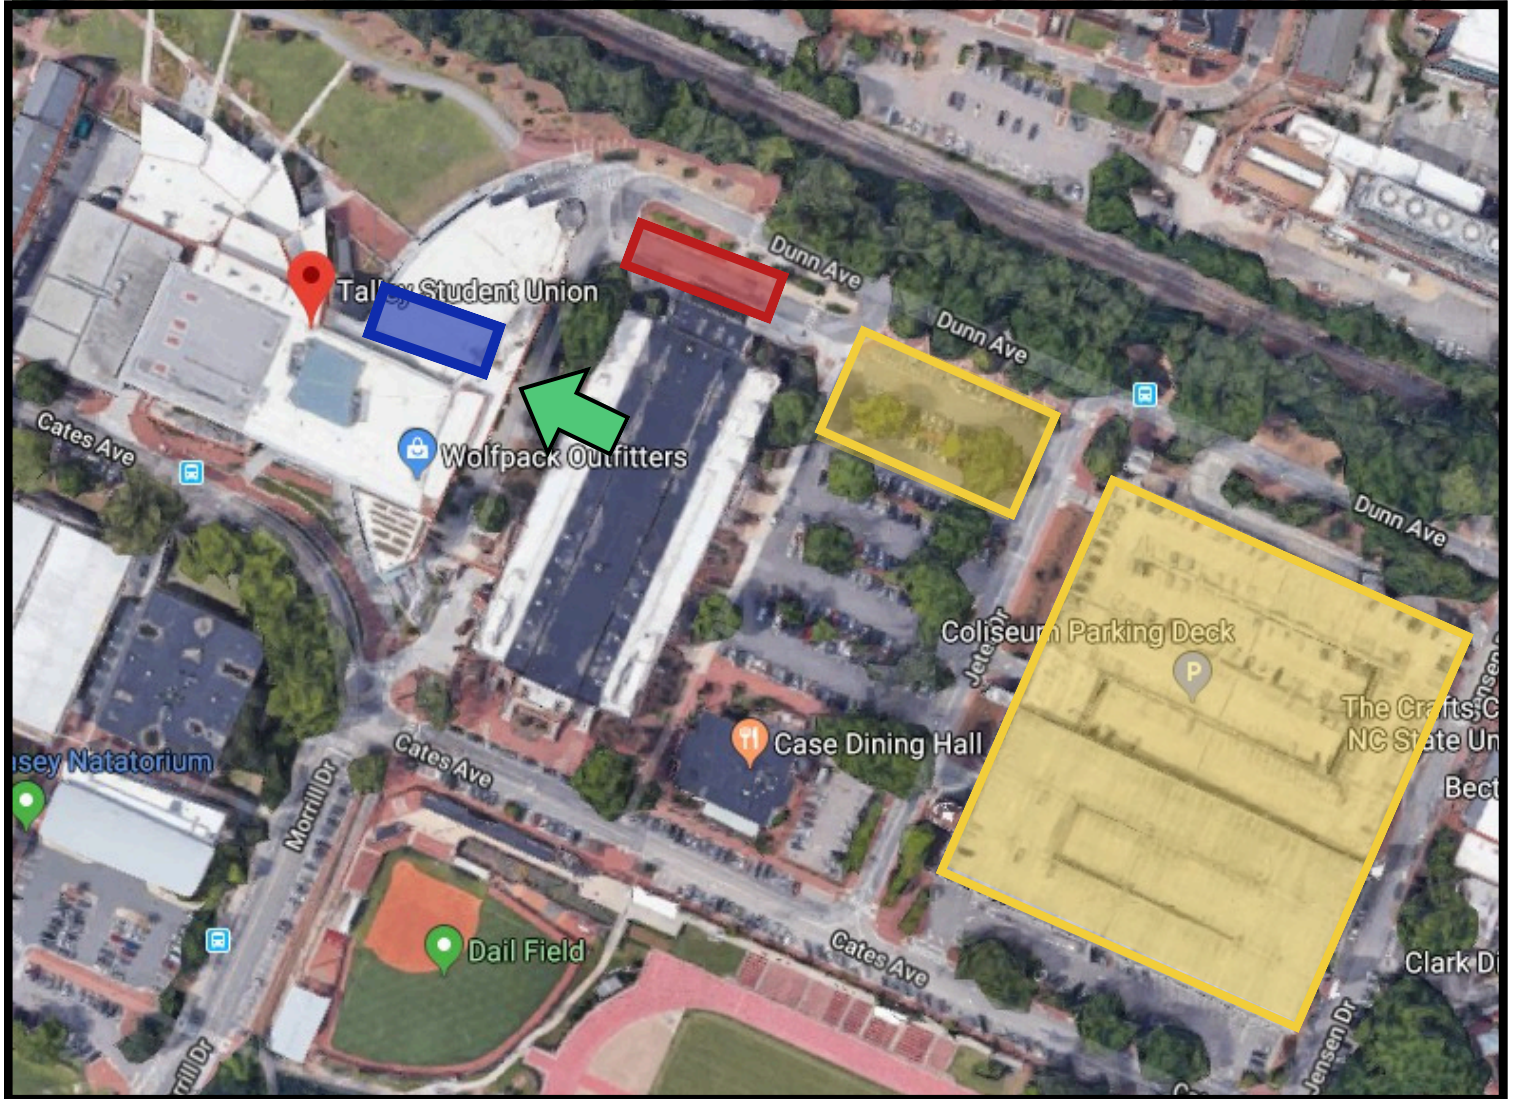

**Located in the  
City of Raleigh**

**Enclosure Size  
2,450 sqft**

**Parking Spaces  
35-40 Free & Paid  
Parking Deck**

**Curbside Spaces  
4**

## Legend

Voter Parking

Curbside Parking

Voting Enclosure

 Voter Entrance

**Voter Entrance:** Voters enter through the back door between the Student Union and the Coliseum.

**Buffer Zone:** Extends 50 feet from the door at the Voter Entrance.

# Early Voting Parking at Talley Student Union

Free Early Voting Parking

Guests visiting campus to vote early may park for free in Jeter Drive Parking Bay #1 only during the early voting period beginning Oct. 17 until Nov. 2, 2024. Additional paid parking is available in Coliseum Parking Deck entered via Cates Avenue.

Follow the sidewalk signage to the early voting location inside Talley Student Union.

Curbside voting will be available at the Dunn Avenue loop. Talley Student Union is equipped with accessible entrances as well.