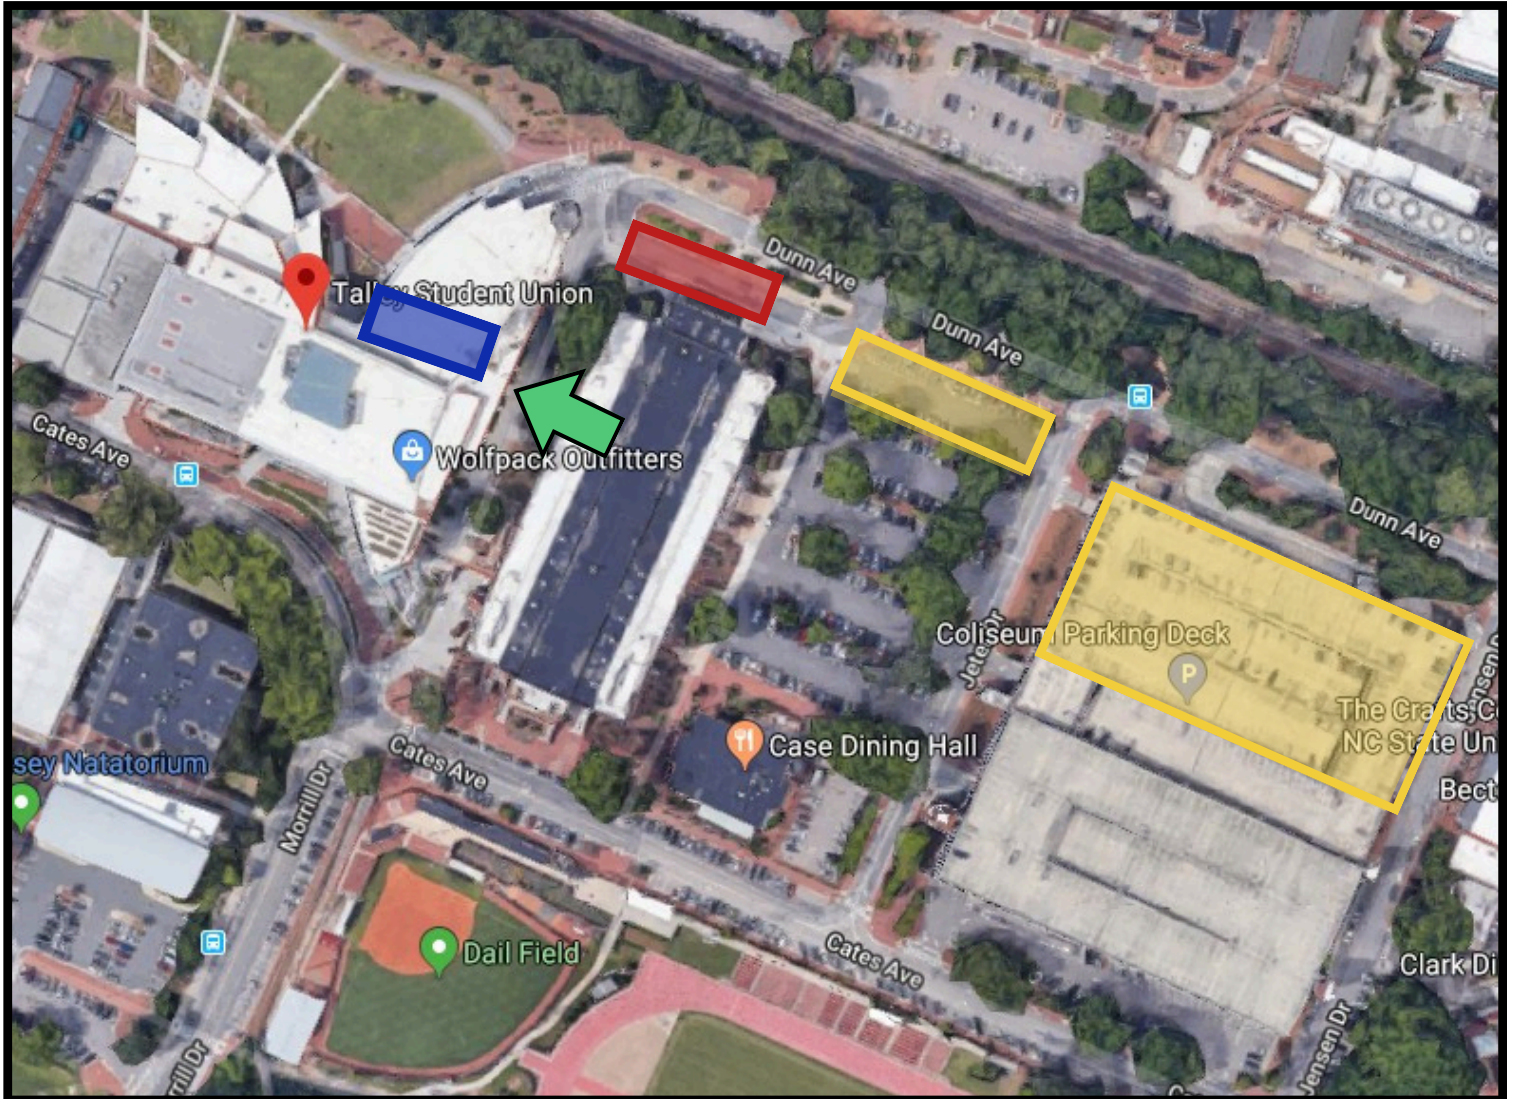

**Located in the
City of Raleigh**

**Enclosure Size
2,450 sqft**

**Parking Spaces
35-40 Free & Paid
Parking Deck**

**Curbside Spaces
4**

NCSU Talley Student Union

2411 Dunn Ave., Raleigh, NC 27607

Talley Student Union

NCSU Talley Student Union

2411 Dunn Ave., Raleigh, NC 27607

Legend

Voter Parking

Curbside Parking

Voting Enclosure

 Voter Entrance

Voter Entrance: Voters enter through the back door between the Student Union and the Coliseum.

Buffer Zone: Extends 50 feet from the door at the Voter Entrance.

Early Voting Parking at Talley Student Union

Free Early Voting Parking

Guests visiting campus to vote early may park for free in Jeter Drive Parking Bay #1 only during the early voting period beginning Oct. 17 until Nov. 2, 2024. Additional paid parking is available in Coliseum Parking Deck entered via Cates Avenue.

Follow the sidewalk signage to the early voting location inside Talley Student Union.

Curbside voting will be available at the Dunn Avenue loop. Talley Student Union is equipped with accessible entrances as well.