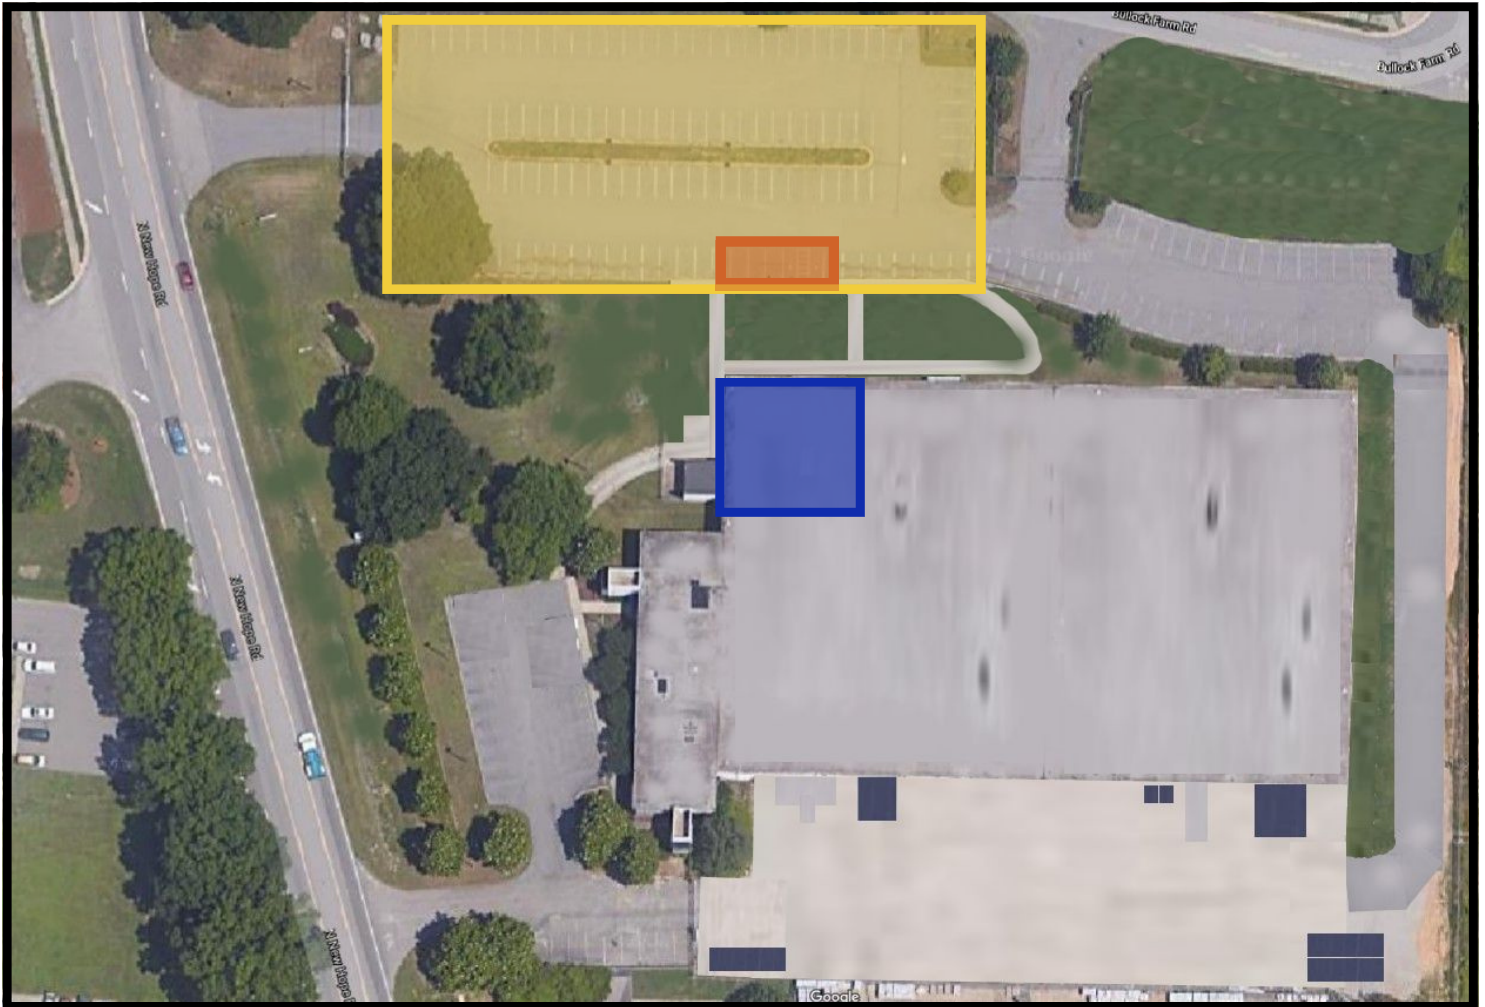

Wake County

**Enclosure Size
2,000 sqft**

**Parking Spaces
150**

**Curbside Spaces
5**

Wake County Board of Elections Office

1200 N. New Hope Rd., Raleigh, NC 27610

Wake County Board of Elections Office

1200 N. New Hope Rd., Raleigh, NC 27610

Legend

Voter Parking

Curbside Parking

Voting Enclosure