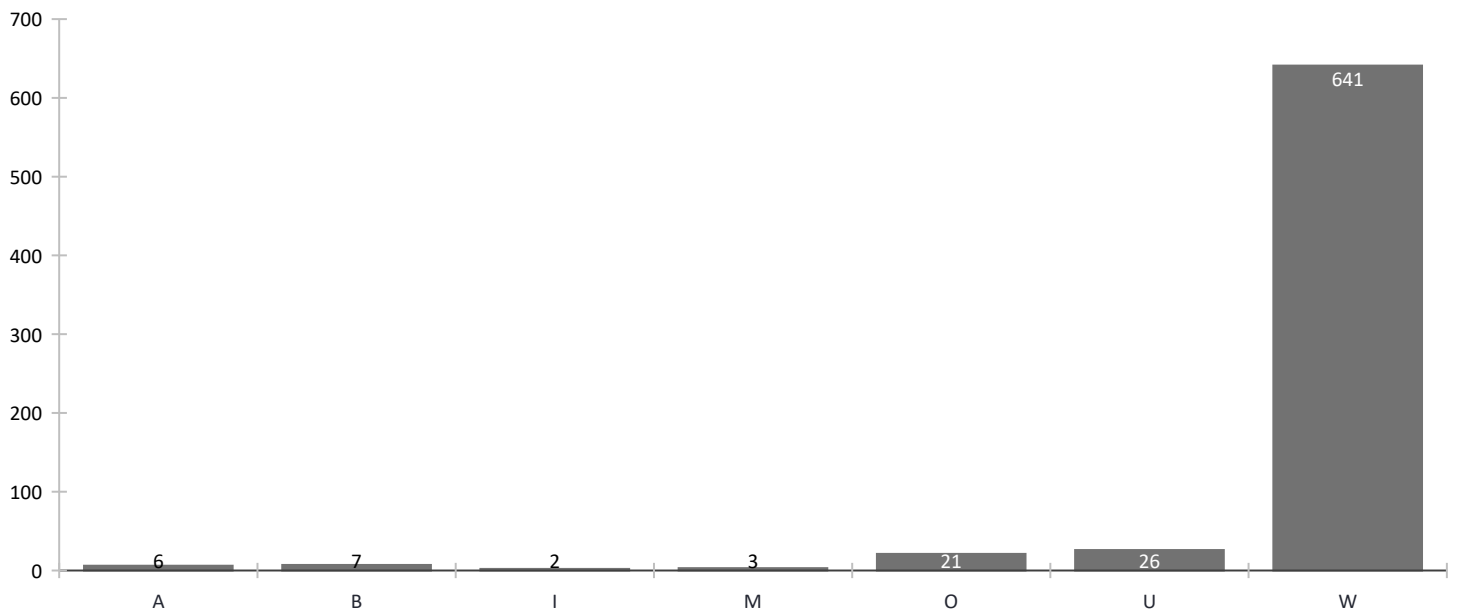

Wake County Board of Elections Early Voting Unofficial Daily Turnout

Grand Total: 706

Unofficial daily totals will be updated one hour after voting is scheduled to end. If there are voters in line at the end of the day, voting will continue until the last person in line at closing time has voted. The report will be updated again once all voters are assisted and sites communicate their completion.

[View a list of site closing times at www.WakeVotesEarly.com](http://www.WakeVotesEarly.com)

Report Run Date/Time: Tuesday, April 30, 2024

7:42:55 PM

Board of Elections Operations Center	132
04/25/2024	37
04/26/2024	40
04/29/2024	25
04/30/2024	30
Northern Regional Community Center	329
04/25/2024	67
04/26/2024	100
04/29/2024	81
04/30/2024	81
Wake Tech Southern Campus	245
04/25/2024	70
04/26/2024	61
04/29/2024	56
04/30/2024	58

Unofficial Turnout Gender

Unofficial Turnout Party

Unofficial Turnout Race

Unofficial Turnout Age of Voters

[You can view our ballot key here: 2024 March Second Primary Ballot Key](#)

Unofficial Count of Ballot Styles Used