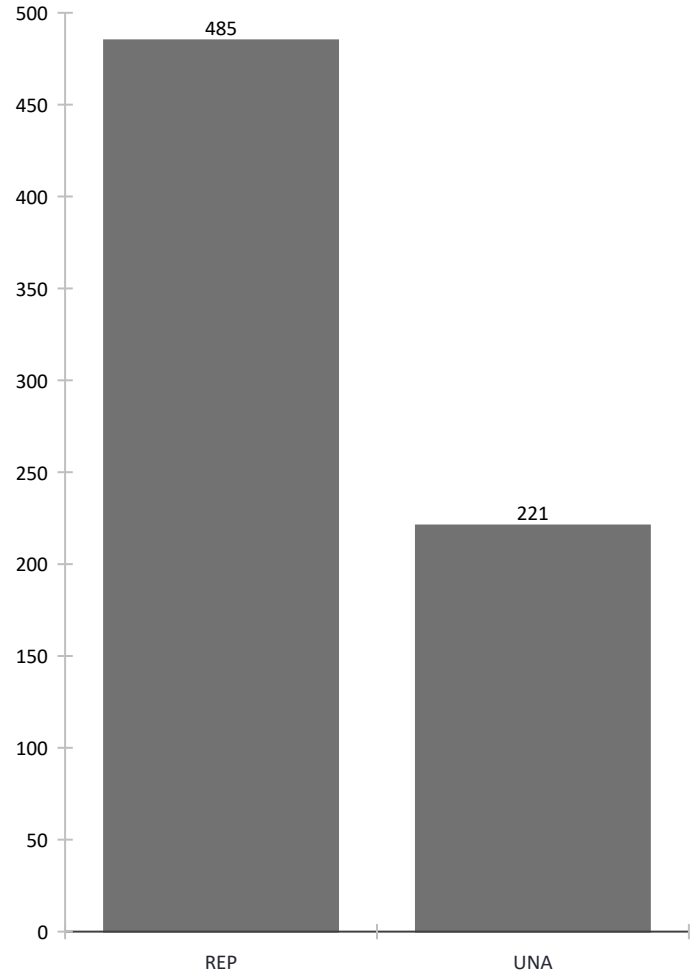

Wake County Board of Elections Early Voting Unofficial Daily Turnout

Grand Total: 706

Unofficial daily totals will be updated one hour after voting is scheduled to end. If there are voters in line at the end of the day, voting will continue until the last person in line at closing time has voted. The report will be updated again once all voters are assisted and sites communicate their completion.

[View a list of site closing times at www.WakeVotesEarly.com](http://www.WakeVotesEarly.com)

Report Run Date/Time: Tuesday, April 30, 2024

7:42:55 PM

Board of Elections Operations Center	132
04/25/2024	37
04/26/2024	40
04/29/2024	25
04/30/2024	30
Northern Regional Community Center	329
04/25/2024	67
04/26/2024	100
04/29/2024	81
04/30/2024	81
Wake Tech Southern Campus	245
04/25/2024	70
04/26/2024	61
04/29/2024	56
04/30/2024	58

Unofficial Turnout Gender

Unofficial Turnout Party

Unofficial Turnout Race

Unofficial Turnout Age of Voters

[You can view our ballot key here: 2024 March Second Primary Ballot Key](#)

Unofficial Count of Ballot Styles Used