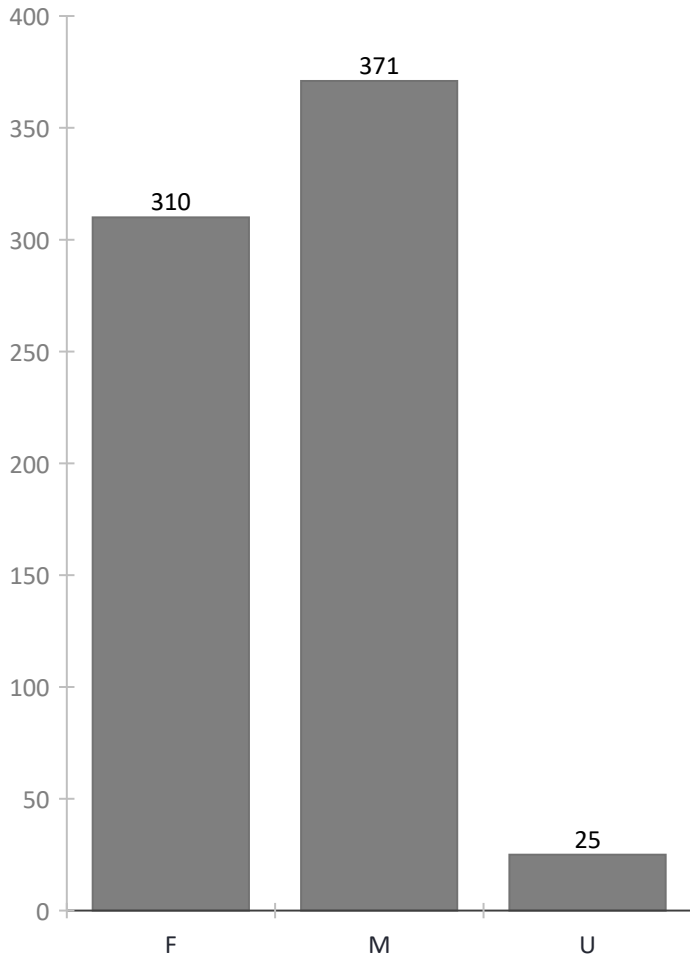

Wake County Board of Elections Early Voting Unofficial Daily Turnout

Grand Total: 706

Unofficial daily totals will be updated one hour after voting is scheduled to end. If there are voters in line at the end of the day, voting will continue until the last person in line at closing time has voted. The report will be updated again once all voters are assisted and sites communicate their completion.

Unofficial Turnout Gender

Unofficial Turnout Party

Unofficial Turnout Race

Unofficial Turnout Age of Voters

[You can view our ballot key here: 2024 March Second Primary Ballot Key](#)

Unofficial Count of Ballot Styles Used