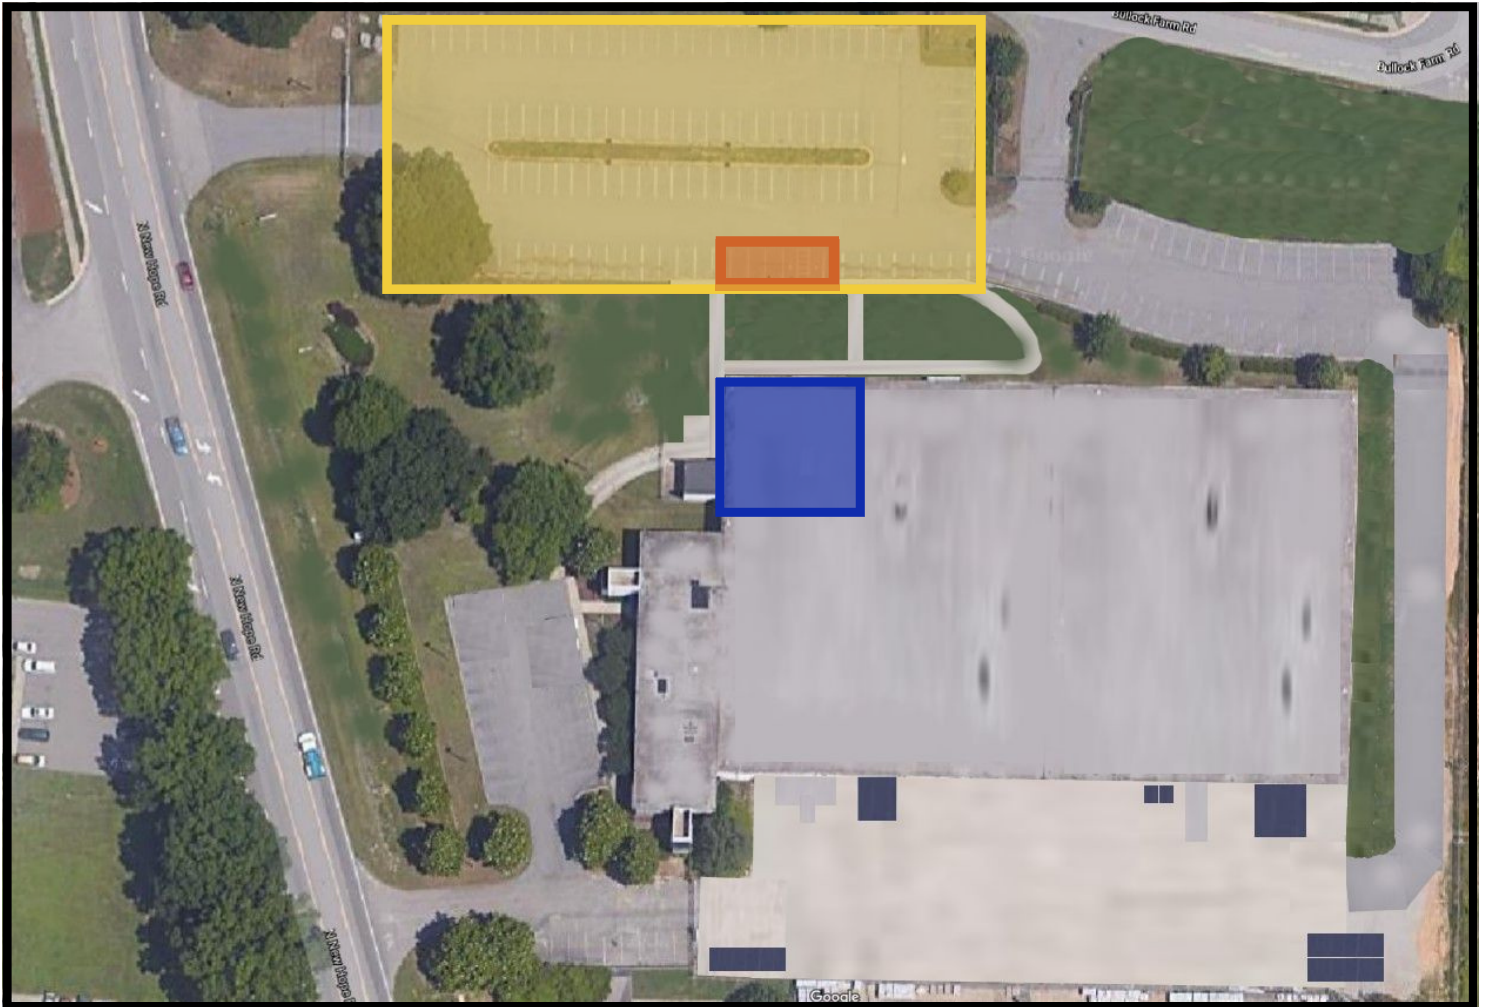

Wake County

**Enclosure Size
2,000 sqft**

**Parking Spaces
150**

**Curbside Spaces
5**

Wake County Board of Elections Office

1200 N. New Hope Rd., Raleigh, NC 27610

Wake County Board of Elections Office

1200 N. New Hope Rd., Raleigh, NC 27610

Legend

Voter Parking

Curbside Parking

Voting Enclosure