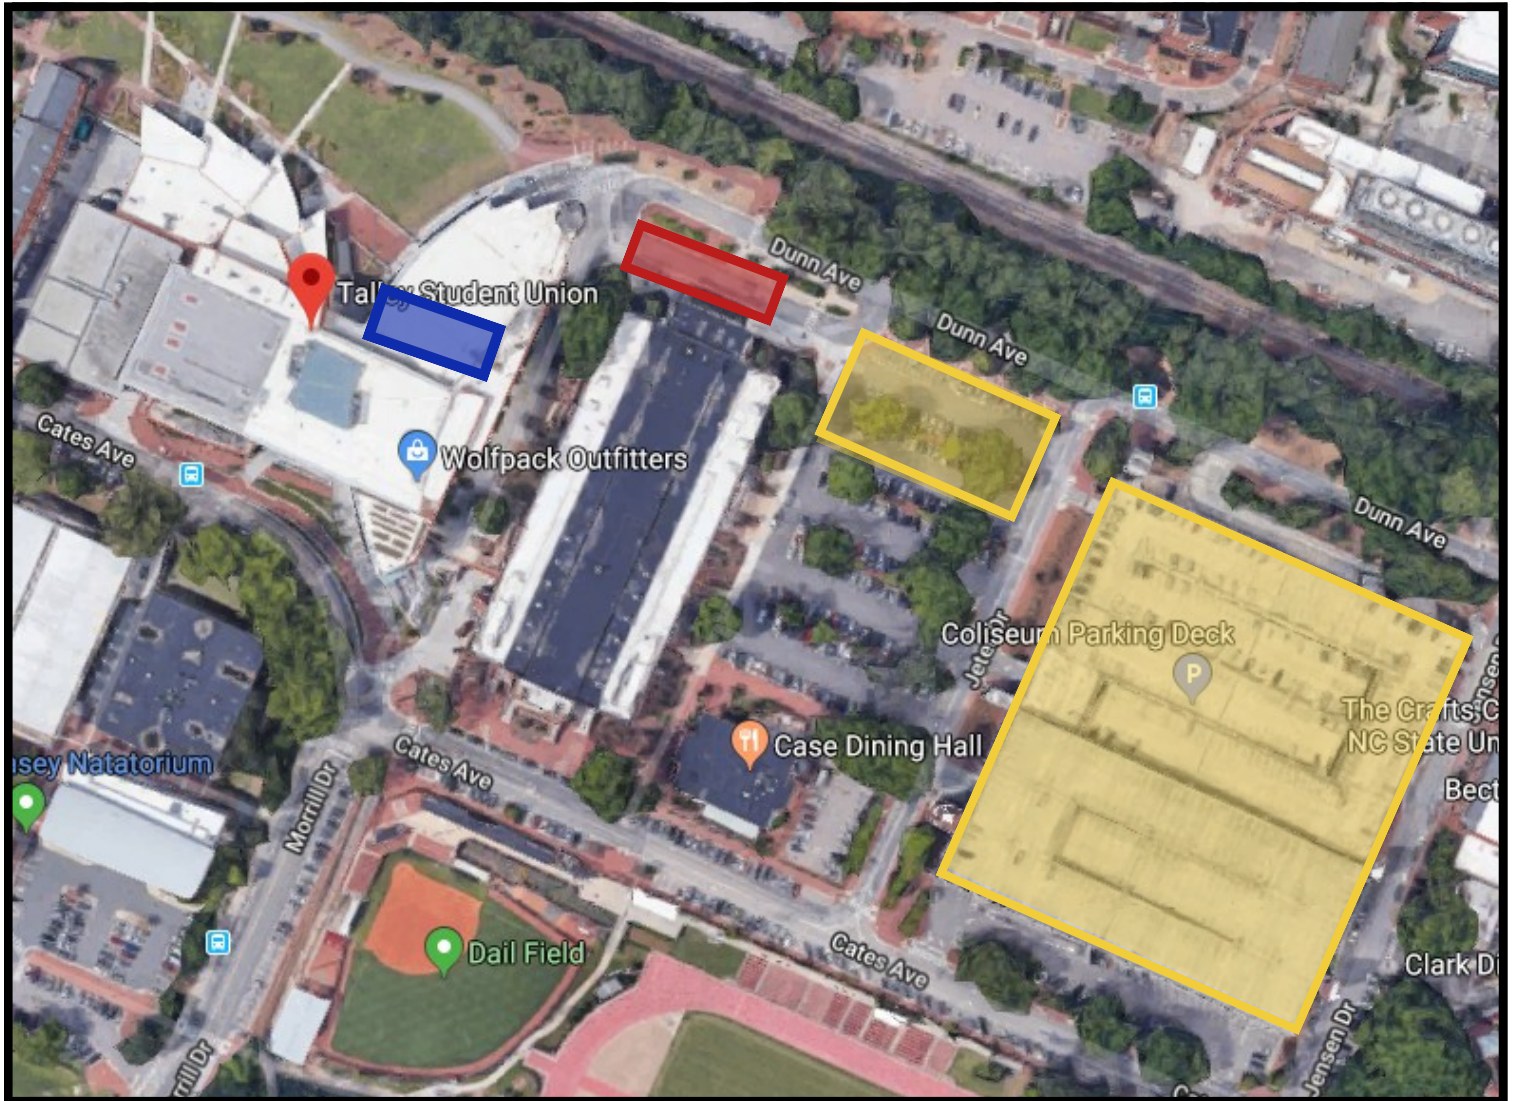

**City of Raleigh**

**Enclosure Size  
2,450 sqft**

**Parking Spaces  
35-40 Free & Paid  
Parking Deck**

**Curbside Spaces  
4**

# NCSU Talley Student Union

2411 Dunn Ave., Raleigh, NC 27607

Talley Student Union

## Legend

Voter Parking

Curbside Parking

Voting Enclosure