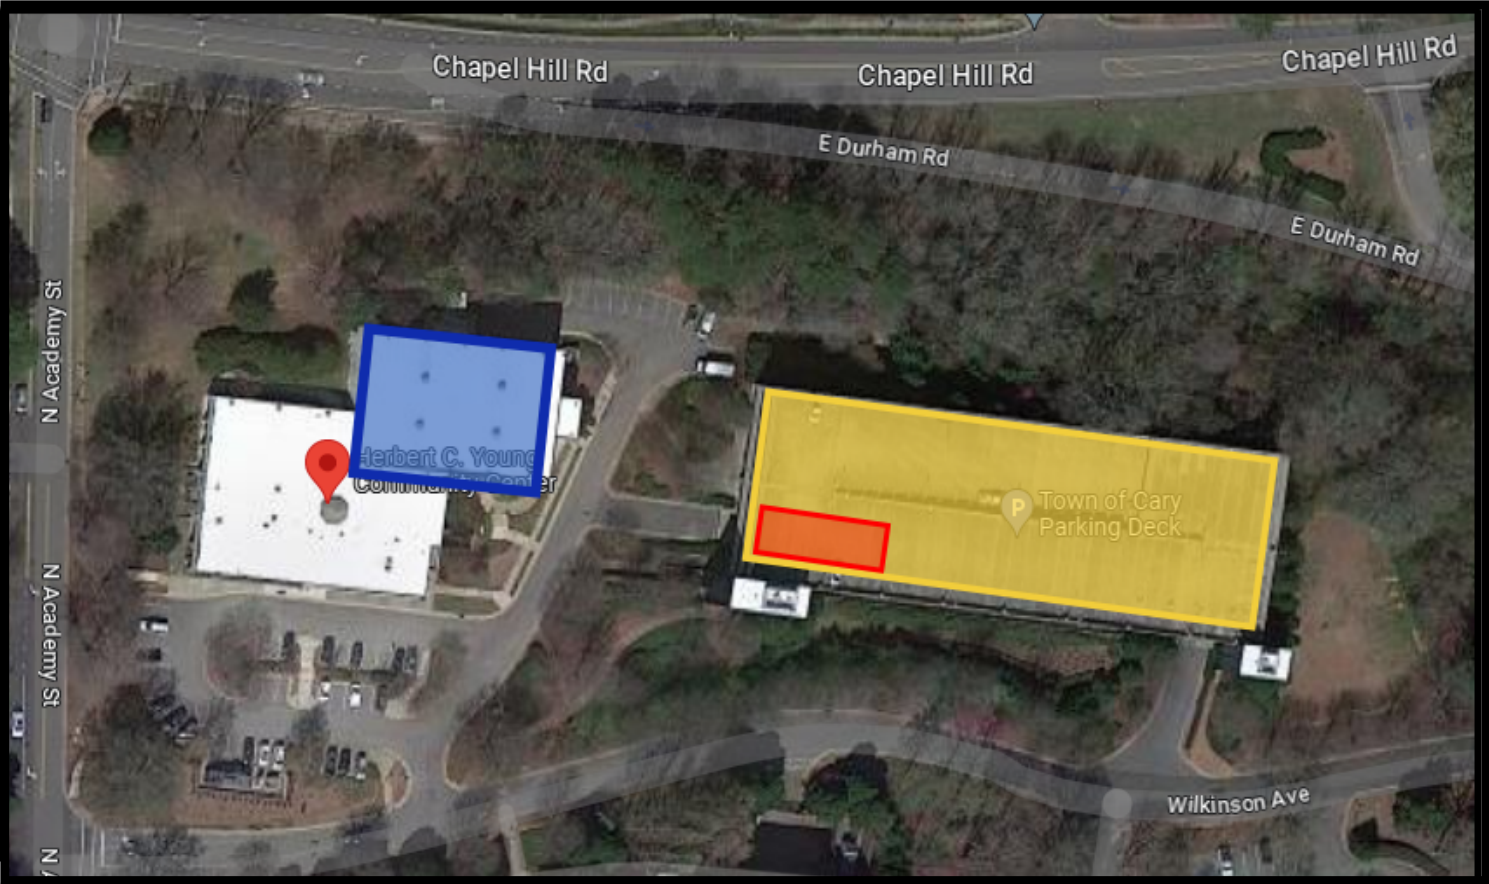

**Town of Cary**

**Enclosure Size  
10,285 sqft**

**Parking Spaces  
100+**

**Curbside Spaces  
5**

## Legend

Voter Parking

Curbside Parking

Voting Enclosure