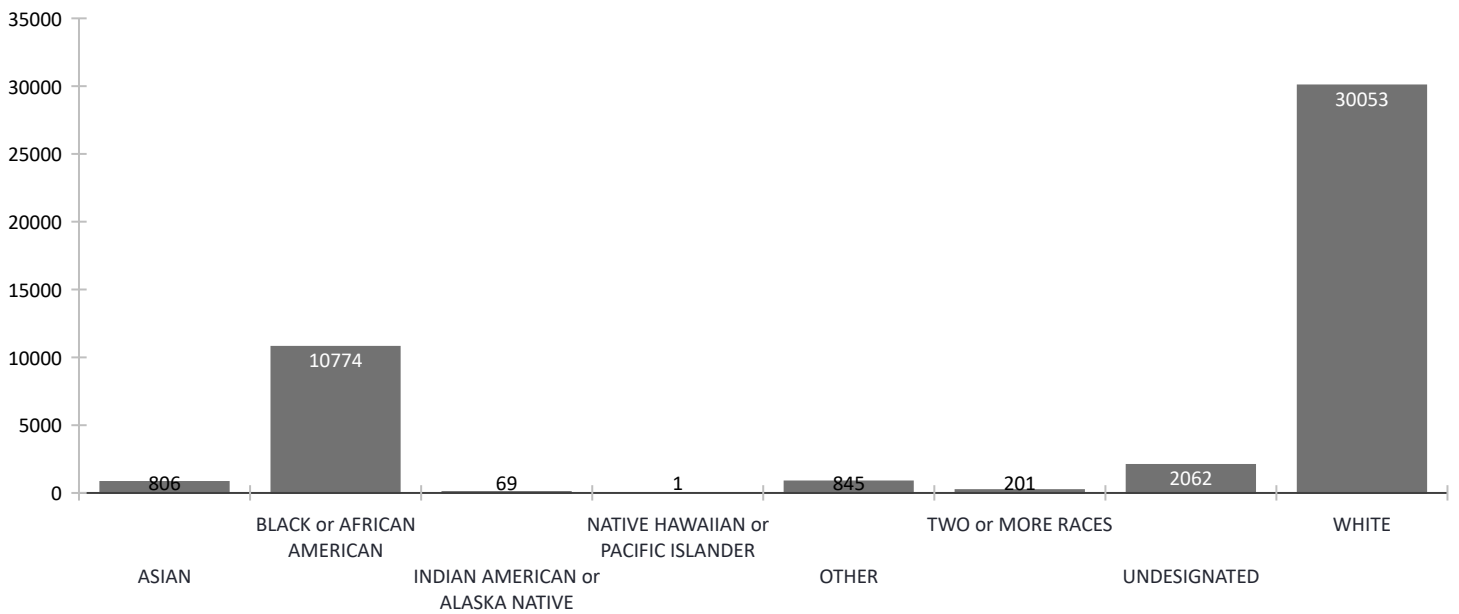

Unofficial Turnout Race