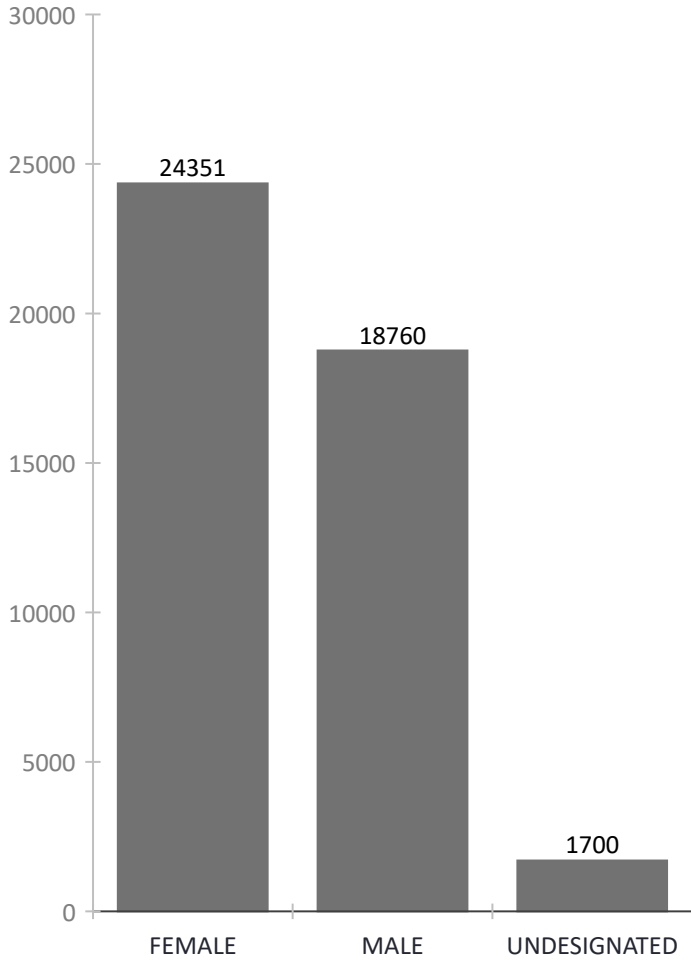

Unofficial Turnout Gender