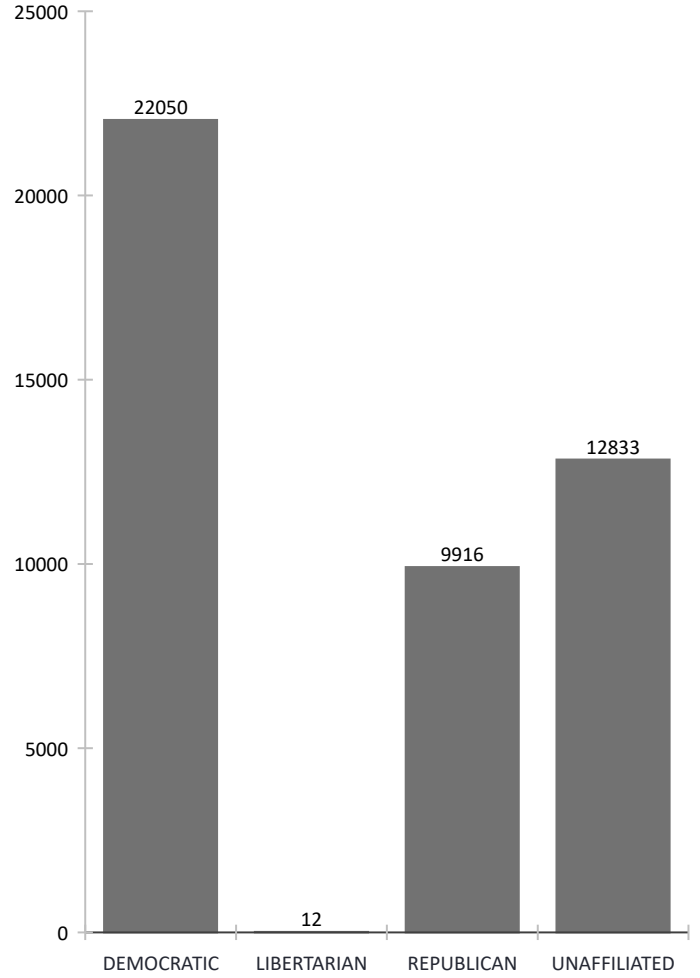

Unofficial Turnout Party