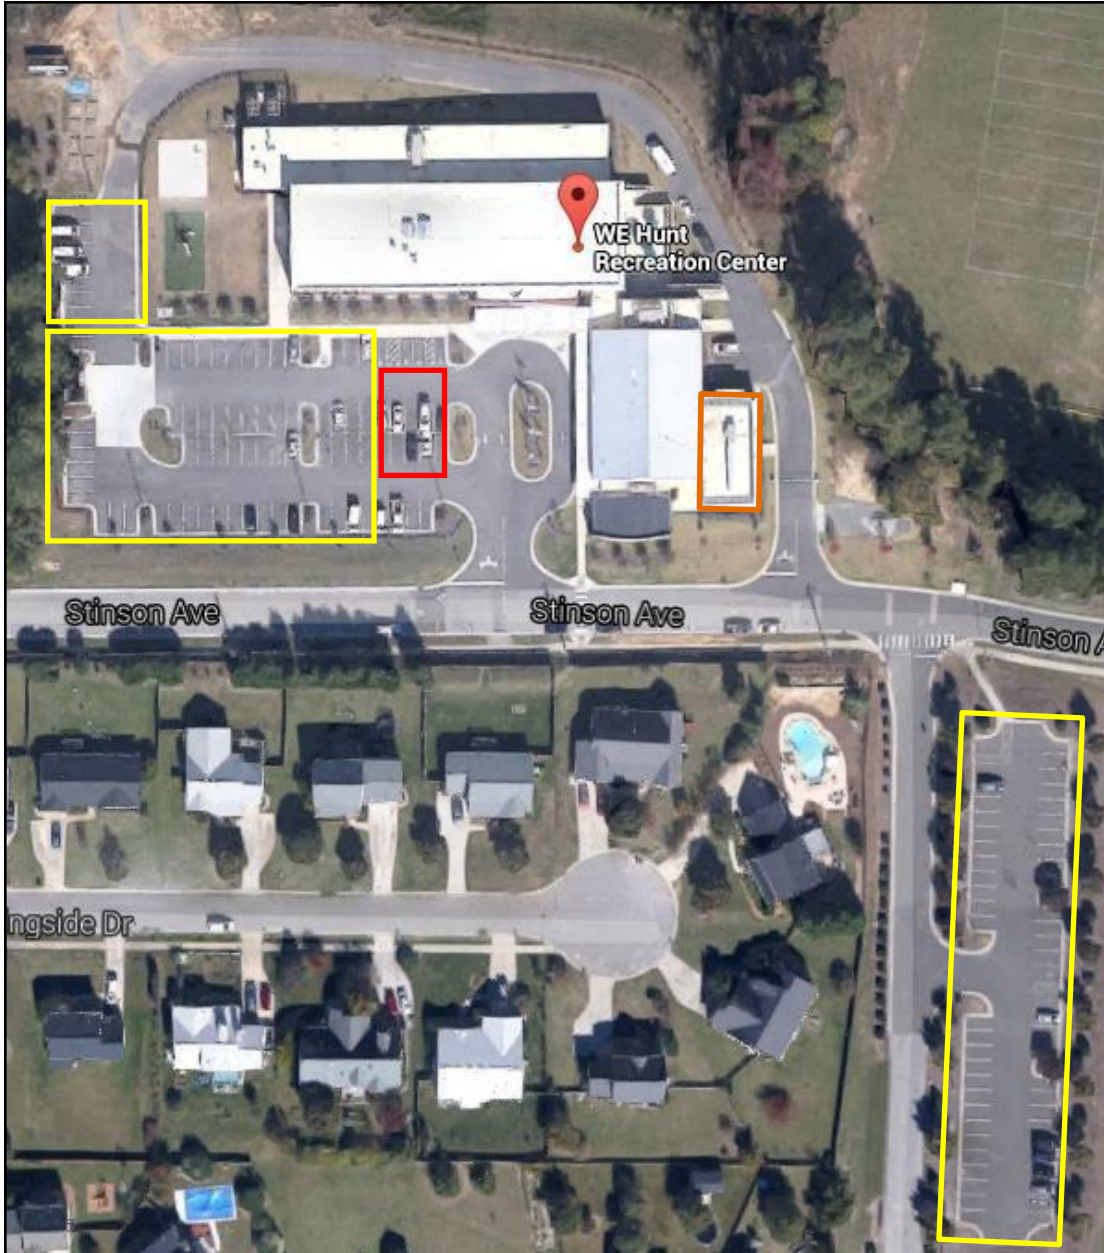

W.E. Hunt Recreation Center
301 Stinson Ave, Holly Springs, NC 27540

| Legend | |
|---|------------------|
|  | Voting Room |
|  | Curbside Parking |
|  | Voter Parking |