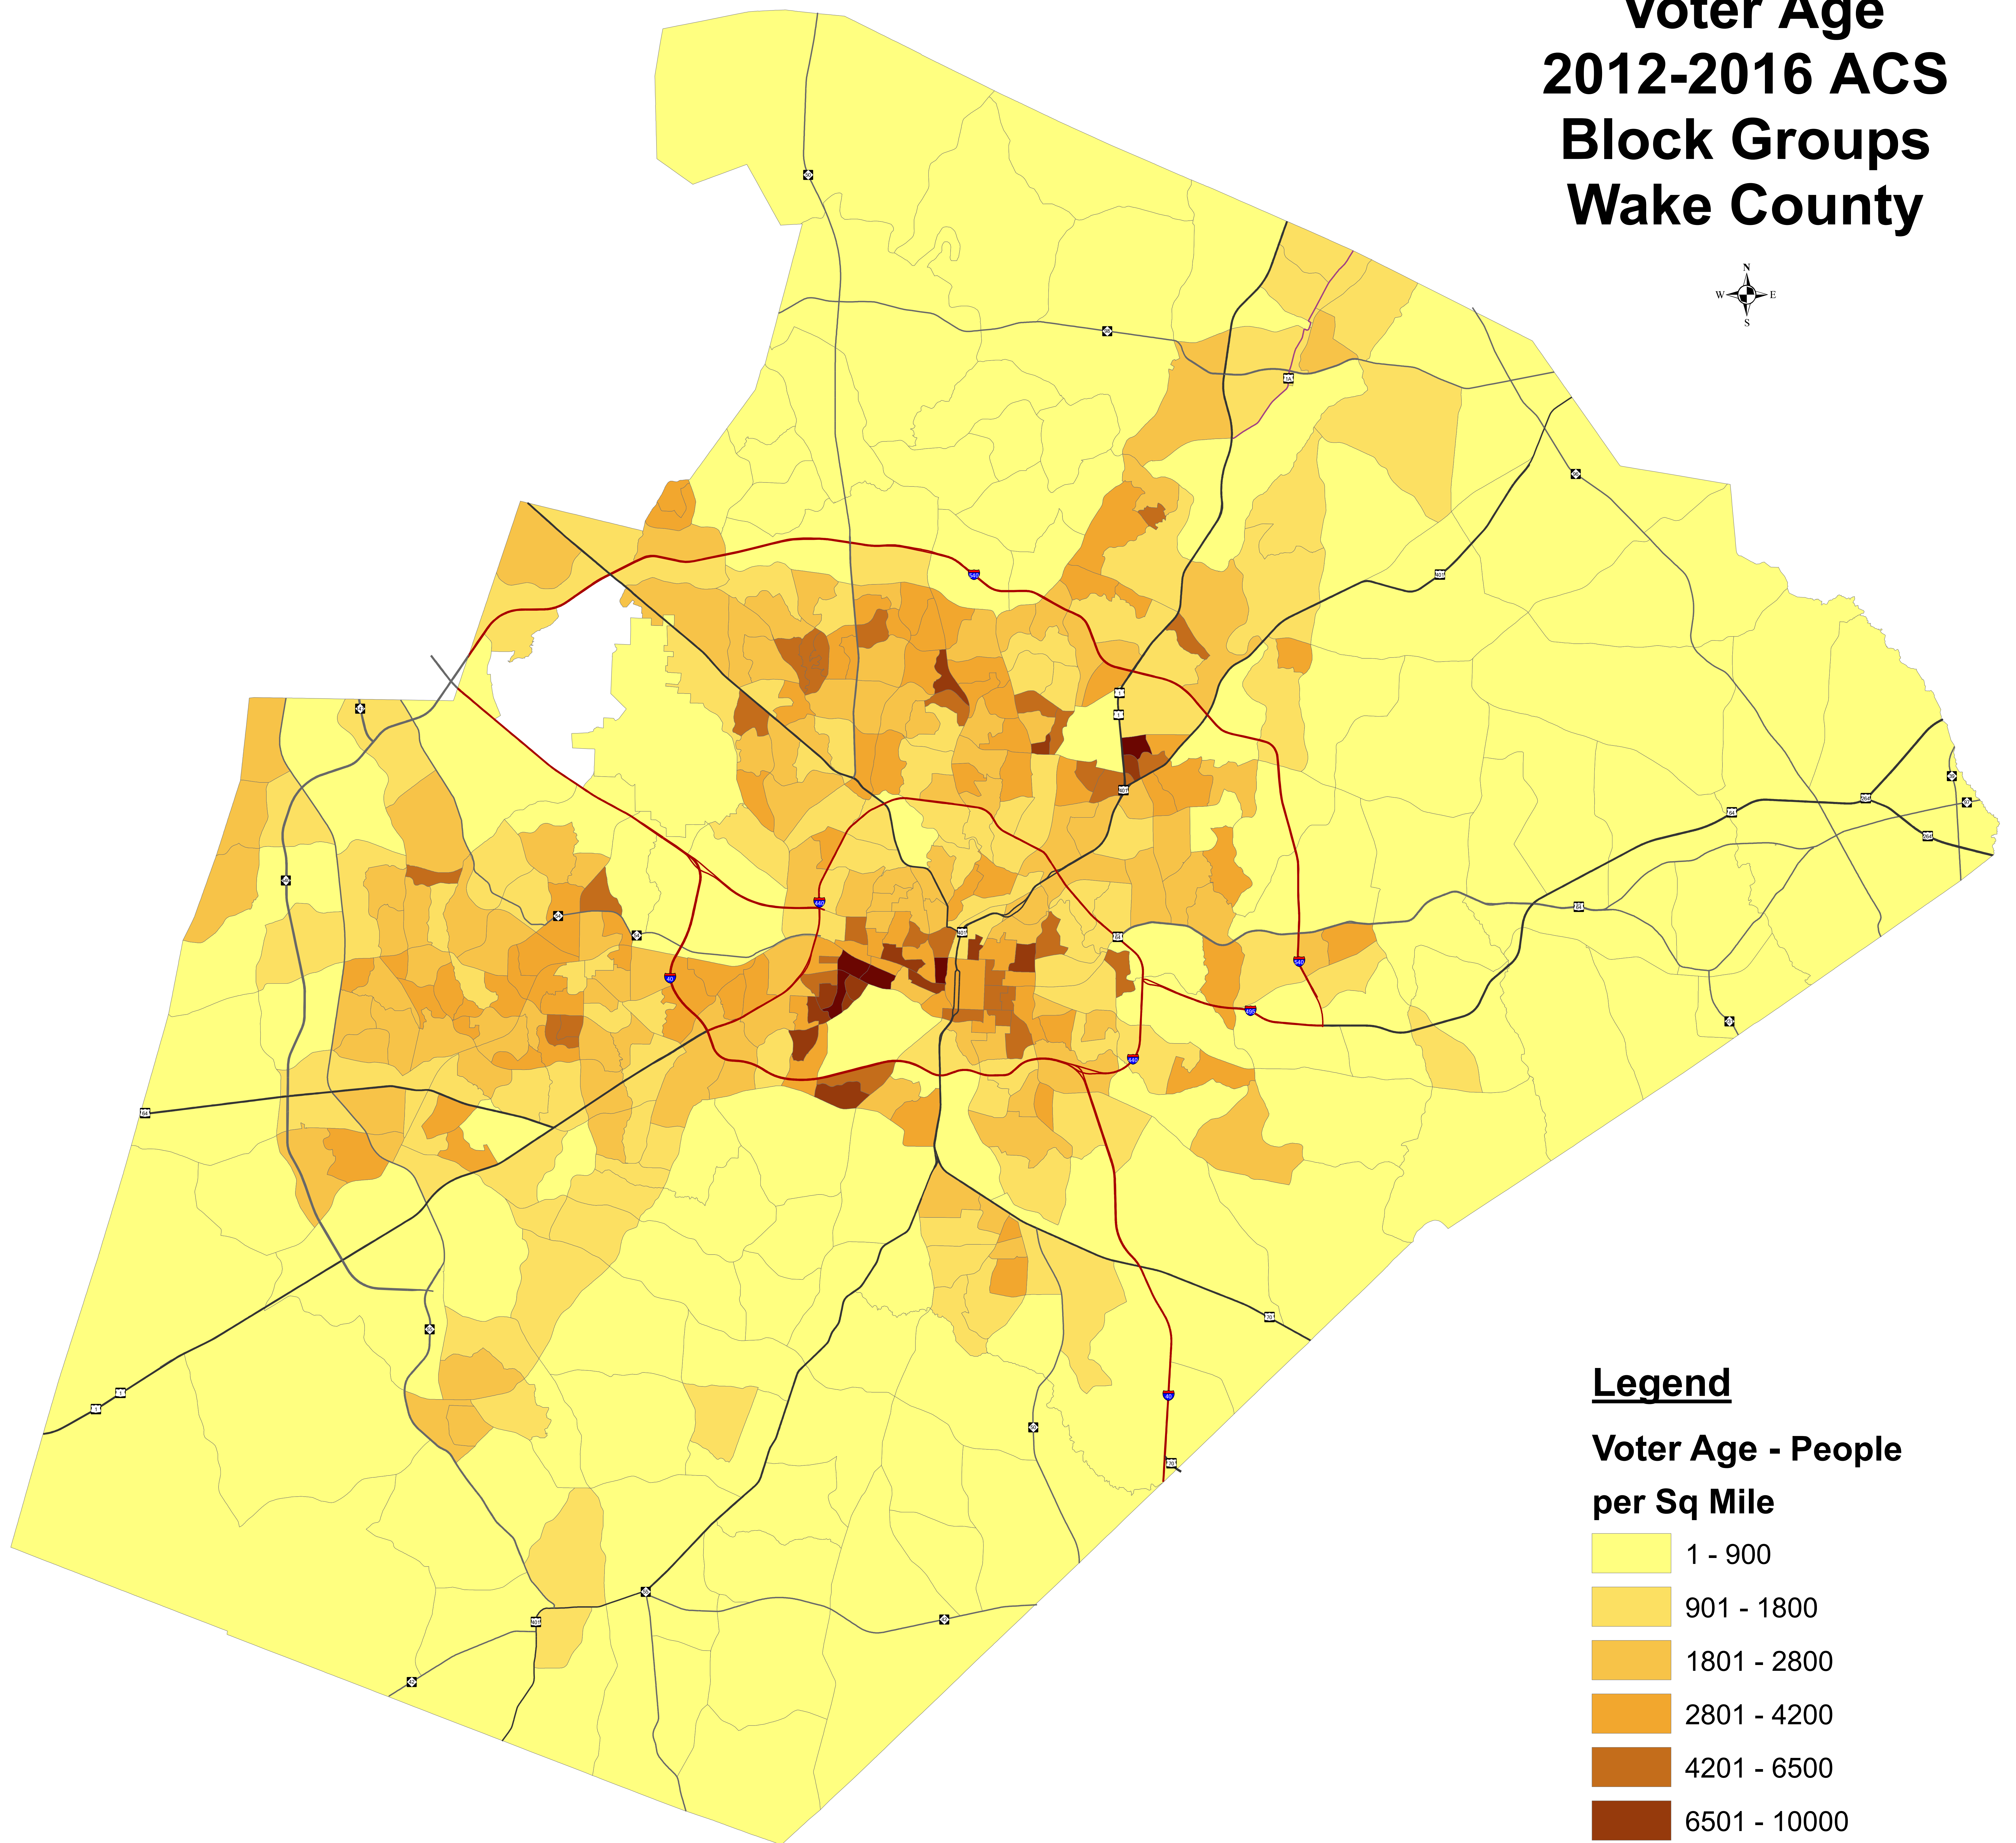

# Population by Voter Age 2012-2016 ACS Block Groups Wake County

## Legend

**Voter Age - People  
per Sq Mile**

-  1 - 900
-  901 - 1800
-  1801 - 2800
-  2801 - 4200
-  4201 - 6500
-  6501 - 10000
-  10001 - 16500