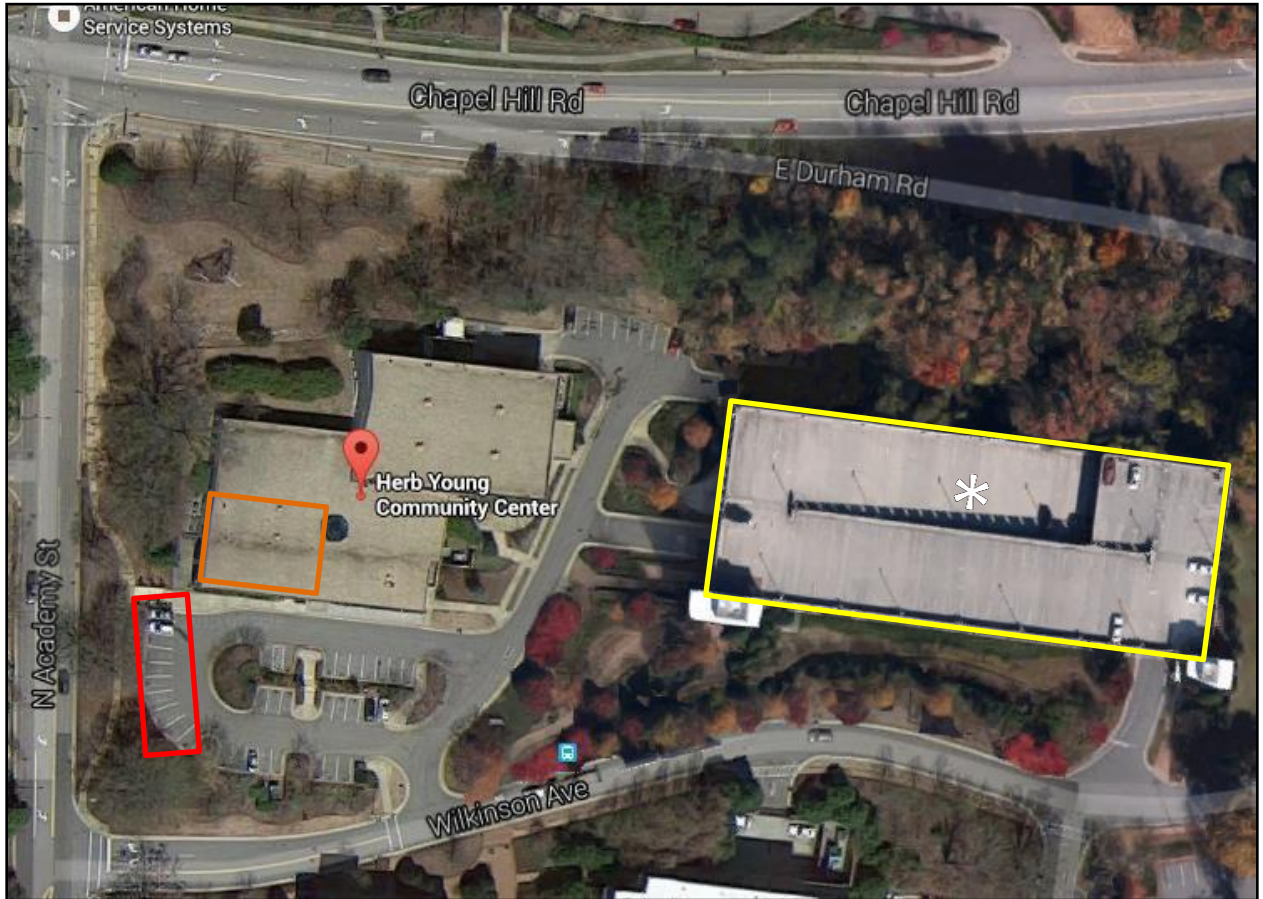

**Herb Young Community Center**  
101 Wilkinson Ave, Cary, NC 27513

\*Voter parking is a four-level parking deck\*

Legend	
	Voting Room
	Curbside Parking
	Voter Parking