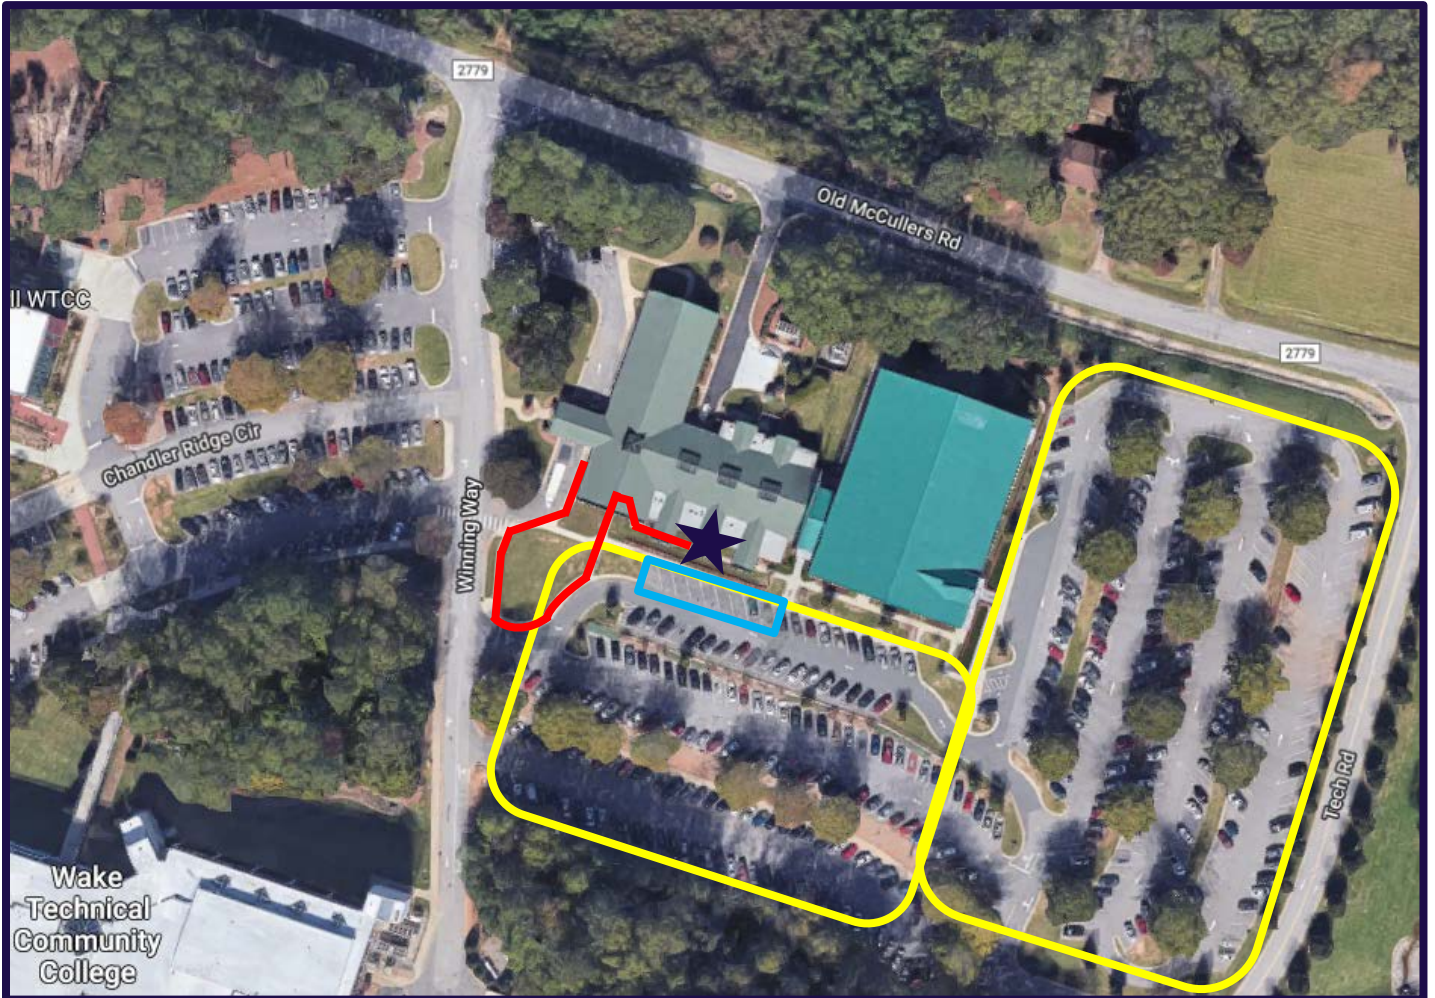

Wake Tech South Campus, Physical Education Building
9101 Fayetteville Rd. Raleigh, NC 27603
2018 General Election Early Voting Schedule

Wednesday – Friday	October 17 – October 19	7:00 a.m. – 7:00 p.m.
Saturday	October 20	8:00 a.m. – 1:00 p.m.
Sunday	October 21	1:00 p.m. – 6:00 p.m.
Monday – Friday	October 22 – October 26	7:00 a.m. – 7:00 p.m.
Saturday	October 27	8:00 a.m. – 1:00 p.m.
Sunday	October 28	1:00 p.m. – 6:00 p.m.
Monday – Friday	October 29 – November 2	7:00 a.m. – 7:00 p.m.
Saturday	November 3	8:00 a.m. – 1:00 p.m.

- [Go Triangle and 40X Express Bus Schedule](#)

Wake Tech South Campus, Physical Education Building
9101 Fayetteville Rd. Raleigh, NC 27603
2018 General Election Early Voting Schedule

Physical Education Building

Free voter parking is available in parking areas designated above in yellow. Voters do not need a campus parking placard.