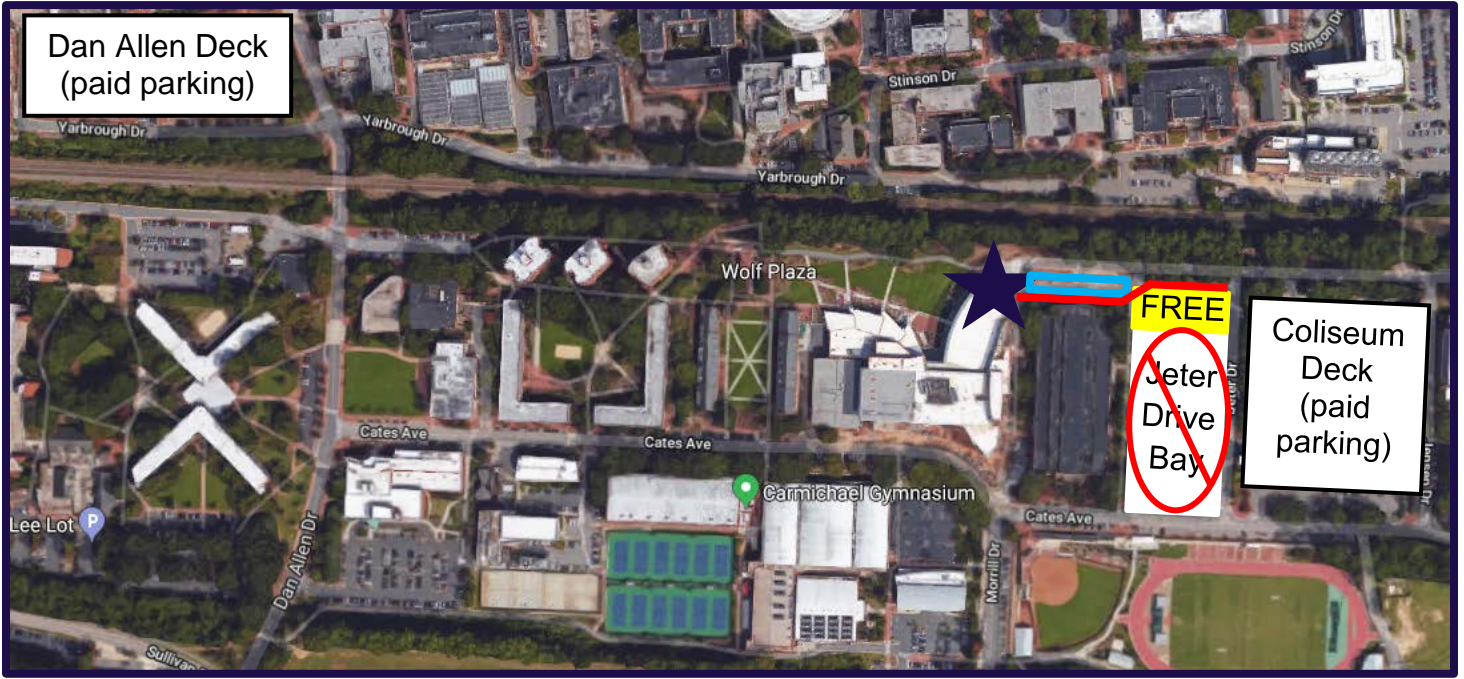

NC State University, Talley Student Center
2610 Cates Ave. Raleigh, NC 27606
2018 General Election Early Voting Schedule

Wednesday – Friday	October 17 – October 19	7:00 a.m. – 7:00 p.m.
Saturday	October 20	8:00 a.m. – 1:00 p.m.
Sunday	October 21	1:00 p.m. – 6:00 p.m.
Monday – Friday	October 22 – October 26	7:00 a.m. – 7:00 p.m.
Saturday	October 27	8:00 a.m. – 1:00 p.m.
Sunday	October 28	1:00 p.m. – 6:00 p.m.
Monday – Friday	October 29 – November 2	7:00 a.m. – 7:00 p.m.
Saturday	November 3	8:00 a.m. – 1:00 p.m.

- [Go Raleigh Bus Schedule](#)
- [NCSU Wolfline](#)

#ReadyToVote

NC State University, Talley Student Center
2610 Cates Ave. Raleigh, NC 27606
2018 General Election Early Voting Schedule

Talley Student Center

Free voter parking is available in the highlighted section of Jeter Drive Bay. Voters do not need a campus parking placard. Paid parking is also available in the Dan Allen Deck and in the Coliseum Deck.