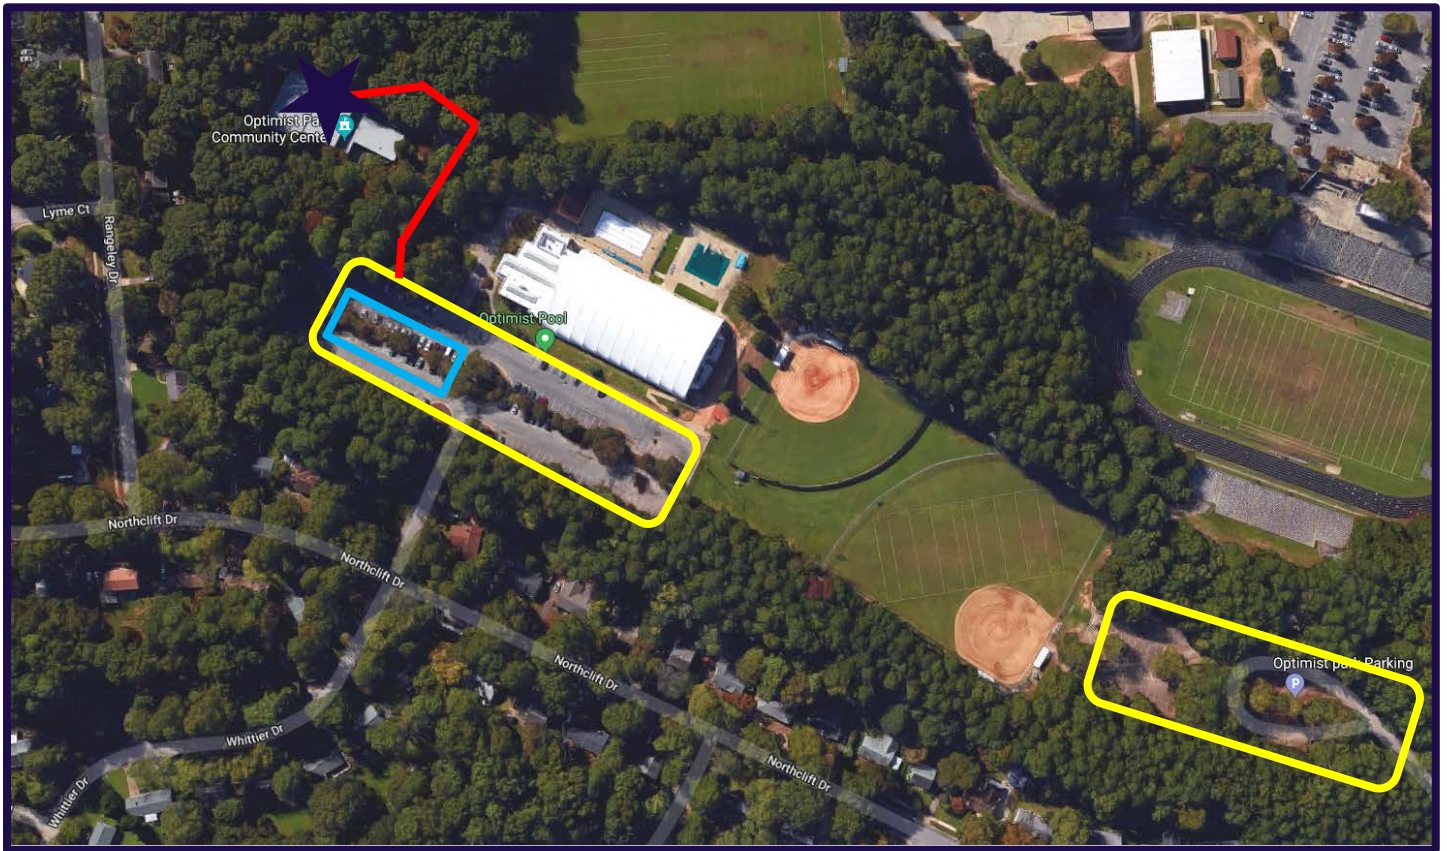

Optimist Community Center
5900 Whittier Dr. Raleigh, NC 27609
2018 General Election Early Voting Schedule

Wednesday – Friday	October 17 – October 19	7:00 a.m. – 7:00 p.m.
Saturday	October 20	8:00 a.m. – 1:00 p.m.
Sunday	October 21	1:00 p.m. – 6:00 p.m.
Monday – Friday	October 22 – October 26	7:00 a.m. – 7:00 p.m.
Saturday	October 27	8:00 a.m. – 1:00 p.m.
Sunday	October 28	1:00 p.m. – 6:00 p.m.
Monday – Friday	October 29 – November 2	7:00 a.m. – 7:00 p.m.
Saturday	November 3	8:00 a.m. – 1:00 p.m.

#ReadyToVote

@wakeelections

Optimist Community Center
5900 Whittier Dr. Raleigh, NC 27609
2018 General Election Early Voting Schedule

To access Optimist's overflow lot, shown at the bottom right in the image above, continue onto Northclift Dr. Turn left once you see the Optimist Park sign, and this street will take you to the parking loop.