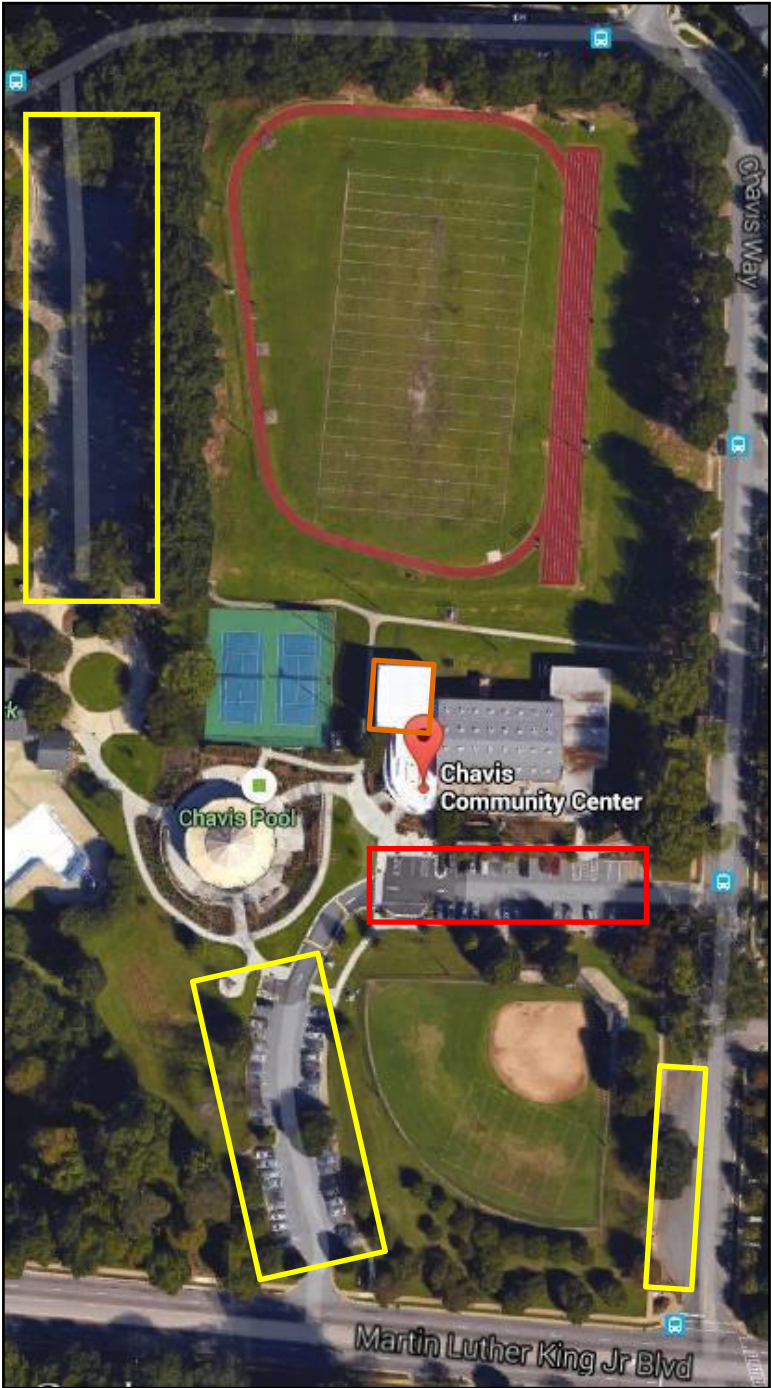

Chavis Community Center
505 Martin Luther King Jr Blvd, Raleigh, NC 27601

Legend

-  Voting Room
-  Curbside Parking
-  Voter Parking